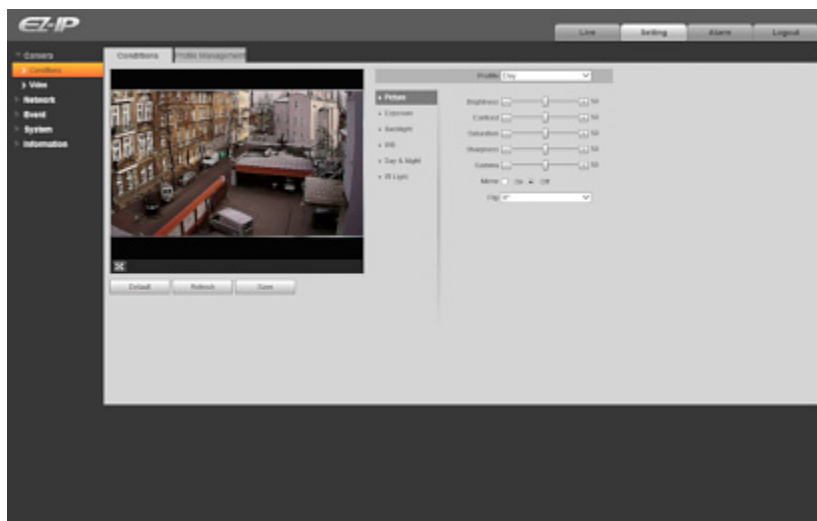

Example captures of device interface: