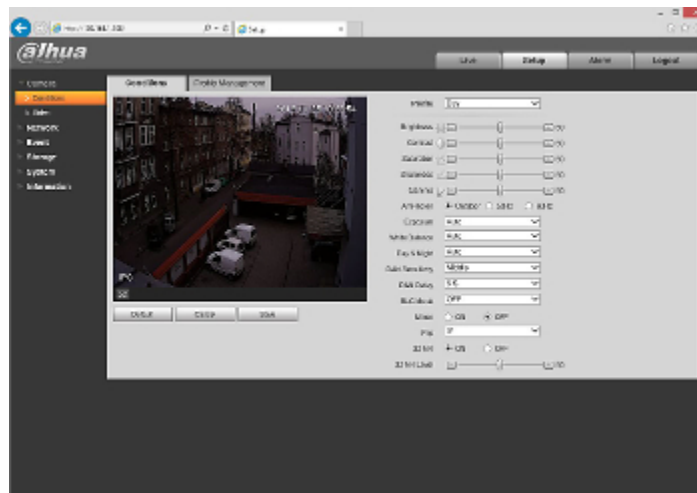

Camera is out from clamping ring:

Memory card slot:

Mounting side view:

Example captures of device interface:

In the kit:

## OUR TESTS

Camera image at artificial illumination (about 30Lux):

Camera image at night conditions with internal built-in IR illuminator on:

Camera image at direct strong light opposite to camera: