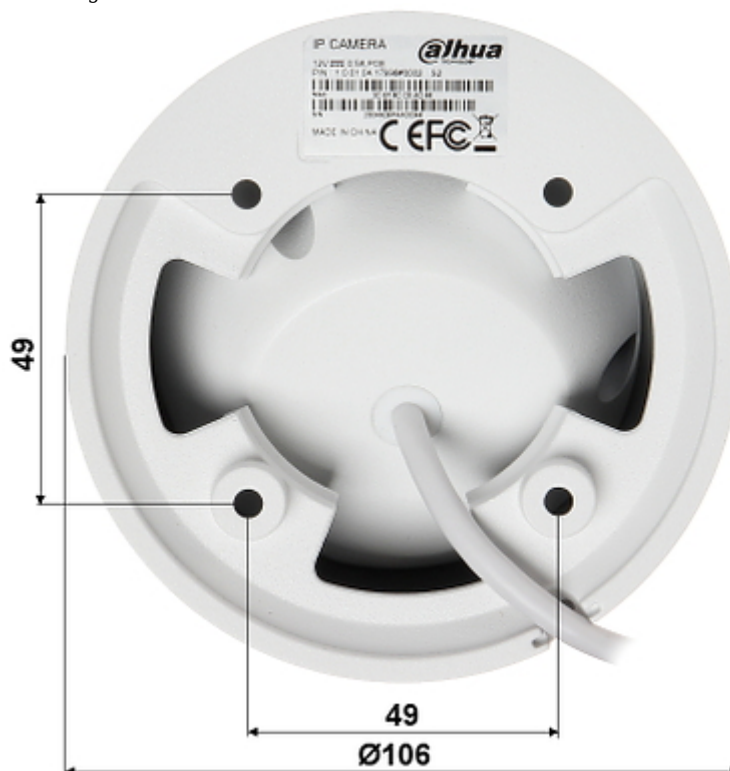

PoE powering possibility, compatible with the 802.3af standard makes the device more universal and easier to install.

The device is equipped with ePoE technology which enables transmission up to 800 m at a speed of 10 Mb/s or 300 m at a speed of 100 Mb/s via cat. 5e twisted-pair.

Camera is out from clamping ring:

Memory card slot:

Mounting side view:

Example captures of device interface:

In the kit: