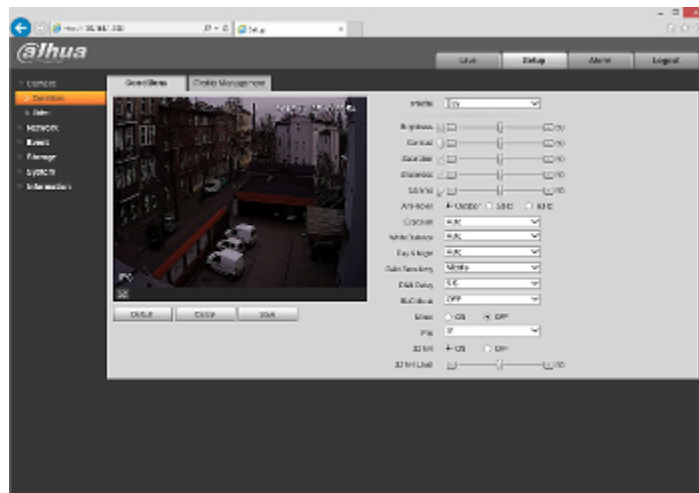

Example captures of device interface: