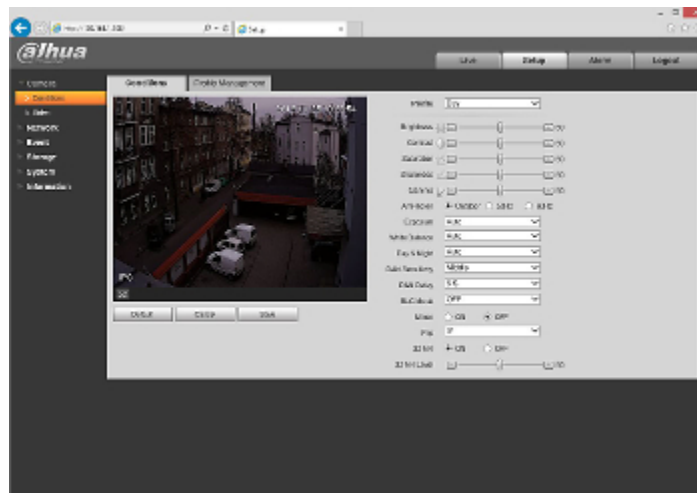

DELTA-OPTI Monika Matysiak; <https://www.delta.poznan.pl>
POL; 60-713 Poznań; Graniczna 10
e-mail: delta-opti@delta.poznan.pl; tel: +(48) 61 864 69 60

Main stream frame rate:	20 fps @ 4.0 Mpx 25 fps @ 3.7 Mpx
Network interface:	10/100 Base-T (RJ-45)
Network protocols:	HTTP, HTTPS, TCP, ARP, RTSP, RTP, UDP, SMTP, FTP, DHCP, DNS, DDNS, PPPoE, IPv4/IPv6, QoS, UPnP, NTP, Bonjour, IEEE 802.1x, Multicast, ICMP, IGMP
WEB Server:	Built-in
Max. number of on-line users:	20
ONVIF:	16.12
Main features:	<ul style="list-style-type: none"> • 3D-DNR - Digital Noise Reduction • D-WDR - Wide Dynamic Range • BLC/HLC - Back Light / High Light Compensation • Possibility to change the resolution, quality and bit rate • Motion Detection • Configurable Privacy Zones • D-ZOOM - Digital Zoom • Mirror - Mirror image
Mobile phones support:	Port no.: 37777 or access by a cloud (P2P) <ul style="list-style-type: none"> • Android: Free application gDMSS Plus • iOS (iPhone): Free application iDMSS Plus
Default IP address:	192.168.1.108
Default admin user / password:	admin / admin
Web browser access ports:	80, 37777
PC client access ports:	37777
Mobile client access ports:	37777
Port ONVIF:	80
RTSP URL:	rtsp://admin:hasło@192.168.1.108:554/cam/realmonitor?channel=1&subtype=0 - Main stream rtsp://admin:hasło@192.168.1.108:554/cam/realmonitor?channel=1&subtype=1 - Sub stream
Color:	White
Power supply:	<ul style="list-style-type: none"> • PoE (802.3af), • 12 V DC / 390 mA
Power consumption:	< 4.7 W
Housing:	Dome - Metal / Plastic
"Index of Protection":	IP67
Operation temp:	-30 °C ... 60 °C
Dimensions:	Ø 108 x 85 mm
Weight:	0.27 kg
Supported languages:	English, Polish
Manufacturer / Brand:	DAHUA
Guarantee:	3 years

PRESENTATION

Camera is out from clamping ring:

Mounting side view:

In the kit:

Example captures of device interface:

OUR TESTS

Camera image at artificial illumination (about 30Lux):

Camera image at night conditions with internal built-in IR illuminator on: