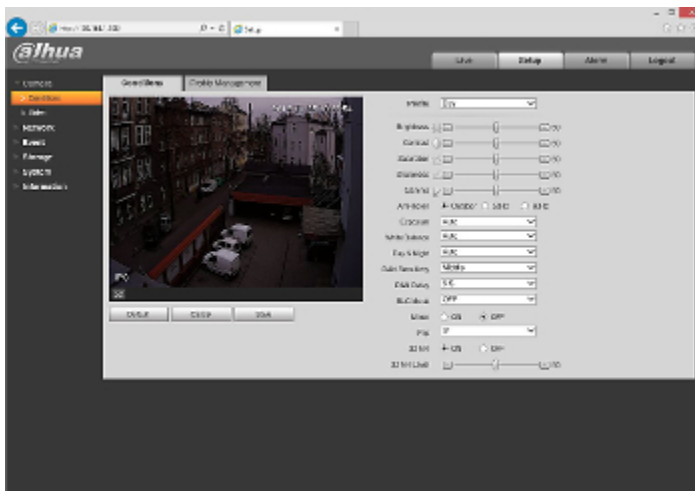

DELTA-OPTI Monika Matysiak; <https://www.delta.poznan.pl>
POL; 60-713 Poznań; Graniczna 10
e-mail: delta-opti@delta.poznan.pl; tel: +(48) 61 864 69 60

Network protocols:	HTTP, HTTPS, IPv4/IPv6, TCP, ARP, RTSP, RTP, UDP, SMTP, FTP, DHCP, DNS, DDNS, PPPoE, QoS, UPnP, NTP, Bonjour, IEEE 802.1x, Multicast, ICMP, IGMP, SNMP
WEB Server:	Built-in
Max. number of on-line users:	20
ONVIF:	16.12
Main features:	<ul style="list-style-type: none"> • D-WDR - Wide Dynamic Range • 3D-DNR - Digital Noise Reduction • ICR - Movable InfraRed filter • BLC - Back Light Compensation • HLC - High Light Compensation (spot) • AGC - Automatic Gain Control • Auto White Balance
Mobile phones support:	Port no.: 37777 or access by a cloud (P2P) <ul style="list-style-type: none"> • Android: Darmowa aplikacja gDMSS Plus • iOS (iPhone): Darmowa aplikacja iDMSS Plus
Default IP address:	192.168.1.108
Default admin user / password:	admin / admin
Web browser access ports:	80, 37777
PC client access ports:	37777
Mobile client access ports:	37777
Port ONVIF:	80
RTSP URL:	rtsp://admin:hasło@192.168.1.108:554/cam/realmonitor?channel=1&subtype=0 - Main stream rtsp://admin:hasło@192.168.1.108:554/cam/realmonitor?channel=1&subtype=1 - Sub stream
Color:	White
Power supply:	<ul style="list-style-type: none"> • PoE (802.3af), • 12 V DC / 420 mA
Power consumption:	< 5.4 W
Housing:	Dome - Metal / Plastic
"Index of Protection":	IP67
Operation temp:	-30 °C ... 60 °C
Dimensions:	Ø 108 x 84 mm
Weight:	0.264 kg
Supported languages:	English, Polish
Manufacturer / Brand:	DAHUA
Guarantee:	3 years

PRESENTATION

Camera is out from clamping ring:

Mounting side view:

See how to initialize DAHUA cameras:

:

In the kit:

Example captures of device interface:

OUR TESTS

Camera image at artificial illumination (about 30Lux):

Camera image at night conditions with internal built-in IR illuminator on:

Camera image at direct strong light opposite to camera: