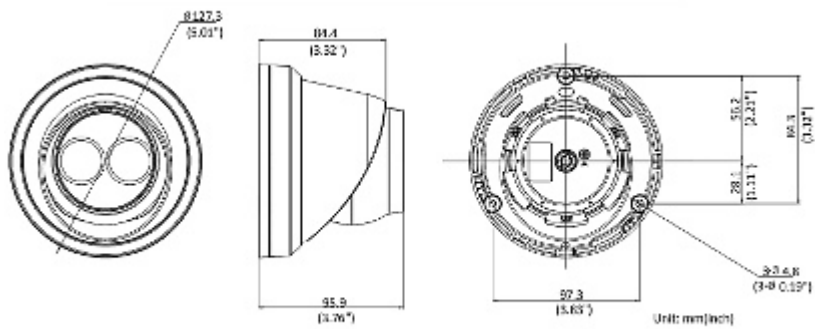

## PRESENTATION

Camera is out from clamping ring:

Mounting side view:

Dimensions:

In the kit:

## OUR TESTS

Camera image at artificial illumination (about 30Lux):

Camera image at night conditions with internal built-in IR illuminator on:

Camera image at direct strong light opposite to camera: