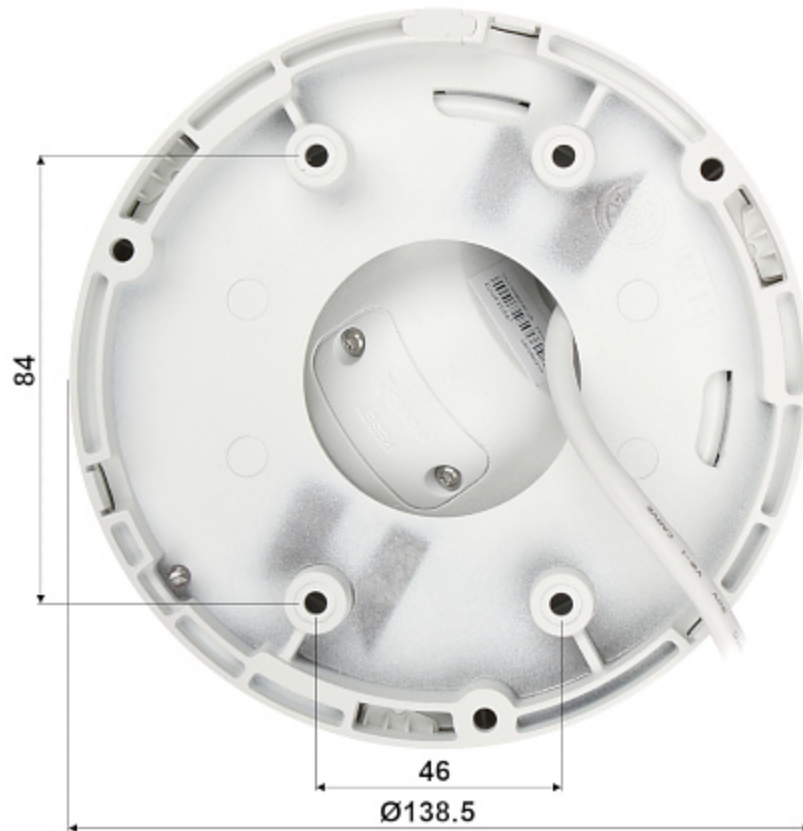

PRESENTATION

Camera is out from clamping ring:

RESET button:

Dimensions:

In the kit:

OUR TESTS

Camera image at artificial illumination (about 30Lux):

DELTA-OPTI Monika Matysiak; <https://www.delta.poznan.pl>
POL; 60-713 Poznań; Graniczna 10
e-mail: delta-opti@delta.poznan.pl; tel: +(48) 61 864 69 60

Camera image at night conditions with internal built-in IR illuminator on:

Camera image at direct strong light opposite to camera: