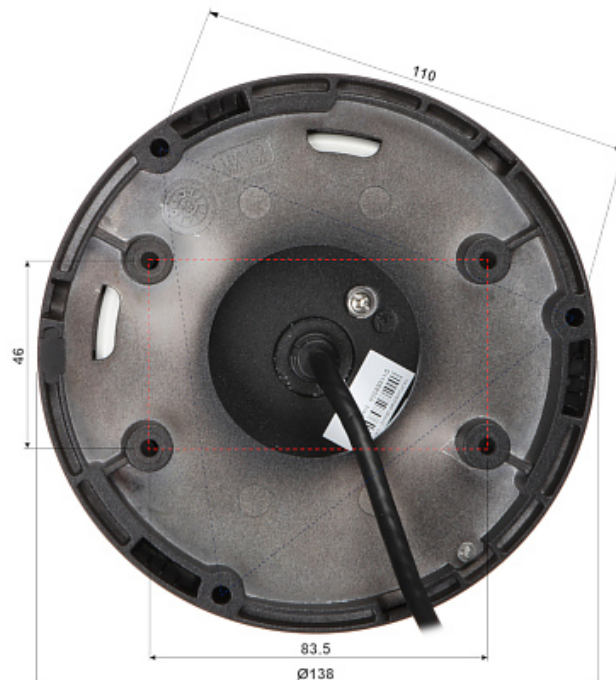

PRESENTATION

Camera is out from clamping ring:

Memory card slot:

Mounting side view:

In the kit:

OUR TESTS

Camera image at artificial illumination (about 30Lux):

Camera image at night conditions with internal built-in IR illuminator on: