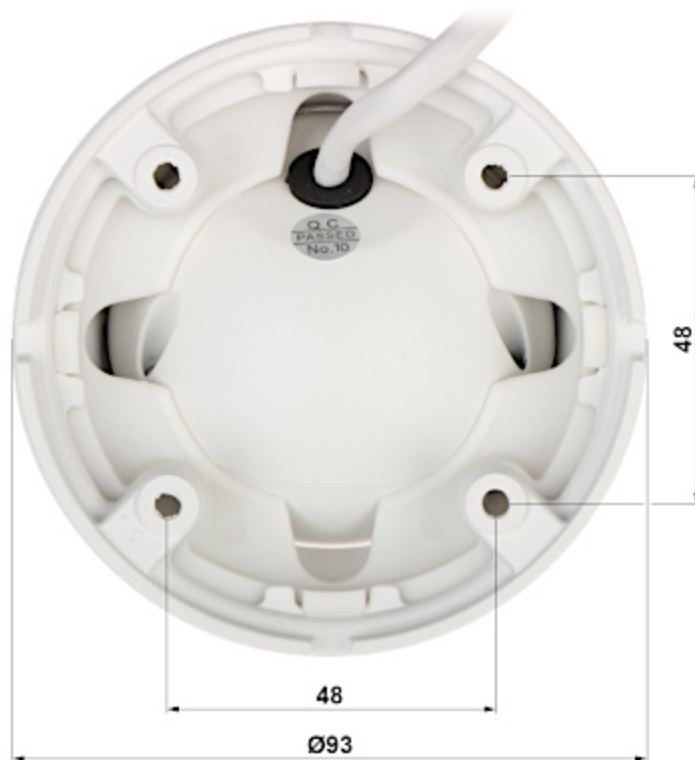

DELTA-OPTI Monika Matysiak; <https://www.delta.poznan.pl>
POL; 60-713 Poznań; Graniczna 10
e-mail: delta-opti@delta.poznan.pl; tel: +(48) 61 864 69 60

Main features:	<ul style="list-style-type: none"> • D-WDR - Wide Dynamic Range • 3D-DNR - Digital Noise Reduction • F-DNR (Defog) - Reduction of image noise caused by precipitation • ROI - improve the quality of selected parts of image • ICR - Movable InfraRed filter • Flicker Control - The technology eliminates the tiring eyes flickering image effect • Possibility to change the resolution, quality and bit rate • BLC - Back Light Compensation • Motion Detection • Privacy zones • Day/night mode • Auto White Balance • Mirror - Mirror image • Sharpness - sharper image outlines
Mobile phones support:	Port no.: 80 or access by a cloud (P2P) <ul style="list-style-type: none"> • Android: Free application BitVision • iOS (iPhone): Free application BitVision
Default IP address:	192.168.1.168
Default admin user / password:	admin / admin
Web browser access ports:	80
PC client access ports:	80
Mobile client access ports:	80
Port ONVIF:	80
RTSP URL:	rtsp://user:password@ip_address:80/0 - Main stream rtsp://user:password@ip_address:80/1 - Sub stream
Power supply:	<ul style="list-style-type: none"> • PoE (802.3af), • 12 V DC / 340 mA
Power consumption:	≤ 4.1 W
Housing:	Dome - Metal
Color:	White
"Index of Protection":	IP66
Operation temp:	-20 °C ... 60 °C
Weight:	0.3 kg
Dimensions:	Ø 93 x 74 mm
Supported languages:	Polish, English, Bulgarian, Czech, French, Spanish, Dutch, German, Portuguese, Russian, Turkish, Italian
Manufacturer / Brand:	APTI
Guarantee:	2 years

PRESENTATION

Camera is out from clamping ring:

Mounting side view:

In the kit:

OUR TESTS

Camera image at artificial illumination (about 30Lux):

Camera image at night conditions with internal built-in IR illuminator on: