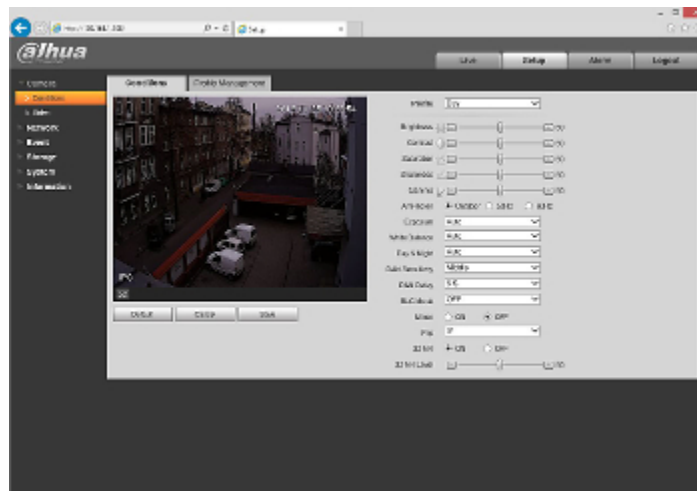

Camera is out from clamping ring:

Memory card slot:

Mounting side view:

Example captures of device interface:

In the kit:

## OUR TESTS

Camera image at artificial illumination (about 30Lux):

Camera image at night conditions with internal built-in IR illuminator on:

Camera image at direct strong light opposite to camera: