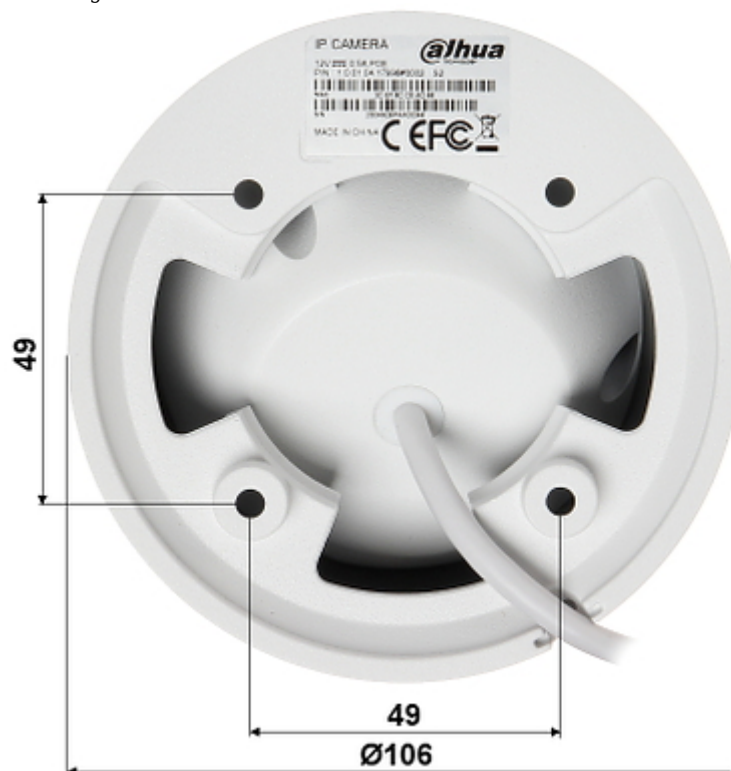

Code: IPC-HDW4431EM-AS-0360B

## IP CAMERA **IPC-HDW4431EM-AS-0360B** - 4 Mpx 3.6 mm DAHUA

Net: **162.31 EUR** Gross: **199.64 EUR**

IP camera with efficient H.264 / H.265 image compression algorithm for clear and smooth video streaming at maximal resolution of 2688 x 1520 (4.0 MPx).  
PoE powering possibility, compatible with the 802.3af standard makes the device more universal and easier to install.

Camera is out from clamping ring:

Memory card slot:

Mounting side view:

Example captures of device interface:

In the kit: