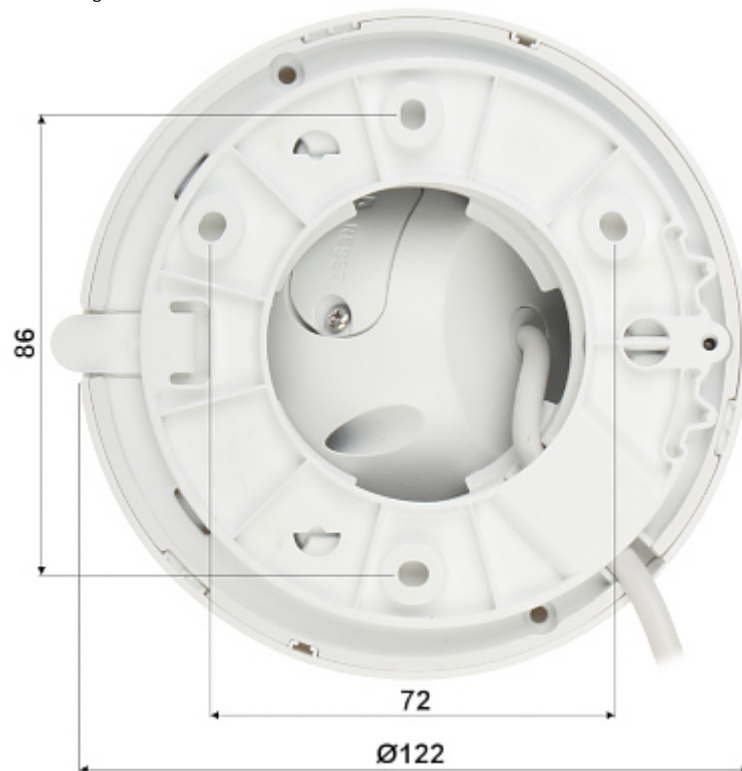

## PRESENTATION

Camera is out from clamping ring:

Memory card slot and "Reset" button:

Mounting dimensions:

See how to initialize DAHUA cameras:

:

In the kit:

Example captures of device interface:

## OUR TESTS

Camera image at artificial illumination (about 30Lux):

Camera image at night conditions with internal built-in IR illuminator on:

Camera image at direct strong light opposite to camera: