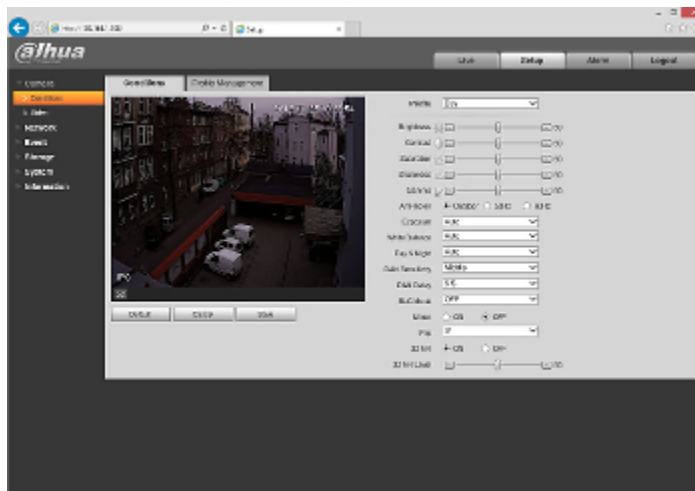

## PRESENTATION

Camera is out from clamping ring:

Memory card slot and "Reset" button:

Mounting dimensions:

See how to initialize DAHUA cameras:

:

In the kit:

Example captures of device interface:

## OUR TESTS

Camera image at artificial illumination (about 30Lux):

Camera image at night conditions with internal built-in IR illuminator on:

Camera image at direct strong light opposite to camera: