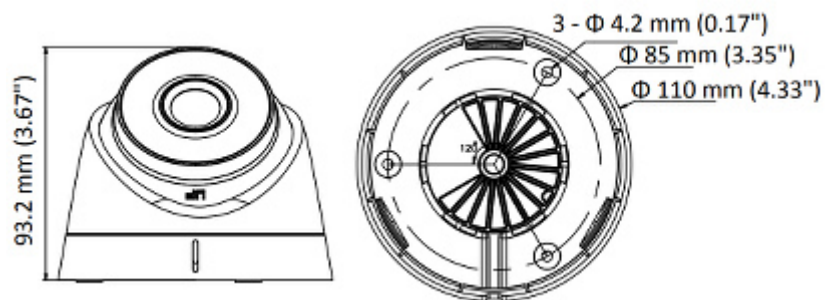

Camera dimensions:

In the kit:

OUR TESTS

Camera image at artificial illumination (about 30Lux):

Camera image at night conditions with internal built-in IR illuminator on:

Camera image at direct strong light opposite to camera: