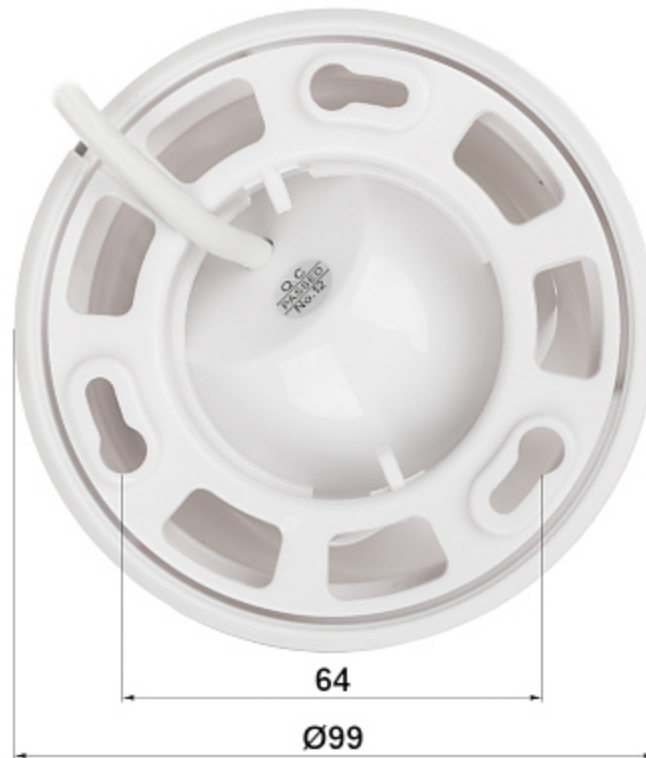

DELTA-OPTI Monika Matysiak; <https://www.delta.poznan.pl>
POL; 60-713 Poznań; Graniczna 10
e-mail: delta-opti@delta.poznan.pl; tel: +(48) 61 864 69 60

Main features:	<ul style="list-style-type: none"> • WDR - Wide Dynamic Range • 3D-DNR - Digital Noise Reduction • F-DNR (Defog) - Reduction of image noise caused by precipitation • ROI - improve the quality of selected parts of image • Flicker Control - The technology eliminates the tiring eyes flickering image effect • BLC - Back Light Compensation • ICR - Movable InfraRed filter • Possibility to change the resolution, quality and bit rate • Motion Detection • Privacy zones • Day/night mode • Auto White Balance • Mirror - Mirror image • Sharpness - sharper image outlines
Mobile phones support:	Port no.: 80 or access by a cloud (P2P) <ul style="list-style-type: none"> • Android: Free application BitVision • iOS (iPhone): Free application BitVision
Default IP address:	192.168.1.168
Default admin user / password:	admin / admin
Web browser access ports:	80
PC client access ports:	80
Mobile client access ports:	80
Port ONVIF:	80
RTSP URL:	<ul style="list-style-type: none"> • rtsp://user:password@ip_address:80/0 - Main stream • rtsp://user:password@ip_address:80/1 - Sub stream
Power supply:	<ul style="list-style-type: none"> • PoE (802.3af), • 12 V DC / 320 mA
Power consumption:	≤ 3.8 W
Housing:	Dome - Plastic
Color:	White
"Index of Protection":	—
Operation temp:	-20 °C ... 60 °C
Weight:	0.18 kg
Dimensions:	Ø 99 x 80 mm
Supported languages:	Polish, English, Bulgarian, Czech, French, Spanish, Dutch, German, Portuguese, Russian, Turkish, Italian
Manufacturer / Brand:	APTI
Guarantee:	2 years

PRESENTATION

Camera is out from clamping ring:

Mounting side view:

STABILIZER POE:

In the kit:

OUR TESTS

Camera image at artificial illumination (about 30Lux):

Camera image at night conditions with internal built-in IR illuminator on: