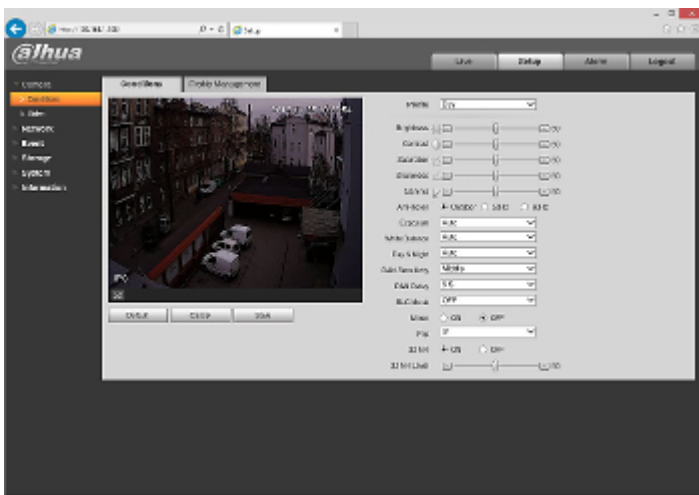

DELTA-OPTI Monika Matysiak; <https://www.delta.poznan.pl>
POL; 60-713 Poznań; Graniczna 10
e-mail: delta-opti@delta.poznan.pl; tel: +(48) 61 864 69 60

WEB Server:	Built-in
Max. number of on-line users:	20
ONVIF:	18.12
Main features:	<ul style="list-style-type: none"> • WDR - 120 dB - Wide Dynamic Range • 3D-DNR - Digital Noise Reduction • ROI - improve the quality of selected parts of image • BLC/HLC - Back Light / High Light Compensation • Possibility to change the resolution, quality and bit rate • Motion Detection • Configurable Privacy Zones • Mirror - Mirror image
Mobile phones support:	Port no.: 37777 or access by a cloud (P2P) <ul style="list-style-type: none"> • Android: Free application DMSS • iOS (iPhone): Free application DMSS
Default IP address:	192.168.1.108
Default admin user / password:	admin / - The administrator password should be set at the first start
Web browser access ports:	80, 37777
PC client access ports:	37777
Mobile client access ports:	37777
Port ONVIF:	80
RTSP URL:	rtsp://admin:haslo@192.168.1.108:554/cam/realmonitor?channel=1&subtype=0 - Main stream rtsp://admin:haslo@192.168.1.108:554/cam/realmonitor?channel=1&subtype=1 - Sub stream
Color:	White
Power supply:	<ul style="list-style-type: none"> • PoE (802.3af), • 12 V DC / 460 mA
Power consumption:	< 5.5 W
Housing:	Dome - Metal + Plastic
"Index of Protection":	IP67
Operation temp:	-30 °C ... 60 °C
Weight:	0.27 kg
Dimensions:	Ø 108 x 85 mm
Supported languages:	Polish, English, Czech, French, Spanish Dutch, German, Portuguese, Russian, Italian
Manufacturer / Brand:	DAHUA
Guarantee:	3 years

PRESENTATION

Camera is out from clamping ring:

Mounting side view:

DELTA-OPTI Monika Matysiak; <https://www.delta.poznan.pl>
 POL; 60-713 Poznań; Graniczna 10
 e-mail: delta-opti@delta.poznan.pl; tel: +(48) 61 864 69 60