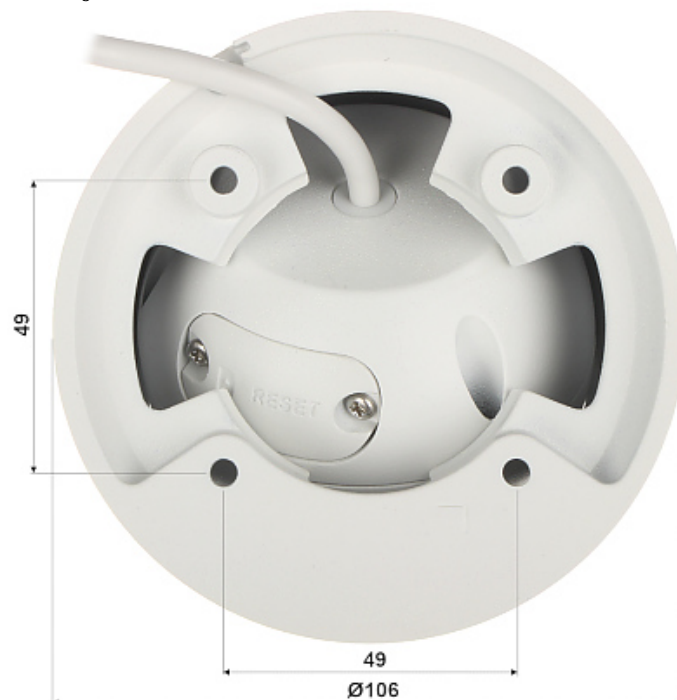

Code: BCS-DMIP1401IR-E-V

PoE powering possibility, compatible with the 802.3af standard makes the device more universal and easier to install. The range of IR illumination according to the manufacturer data, depends on outer conditions (visibility - air transparency, environment, wall colors ie. scene reflectance).

Camera is out from clamping ring:

Memory card slot:

Mounting side view:

In the kit:

## OUR TESTS

Camera image at artificial illumination (about 30Lux):

Camera image at night conditions with internal built-in IR illuminator on:

Camera image at direct strong light opposite to camera: