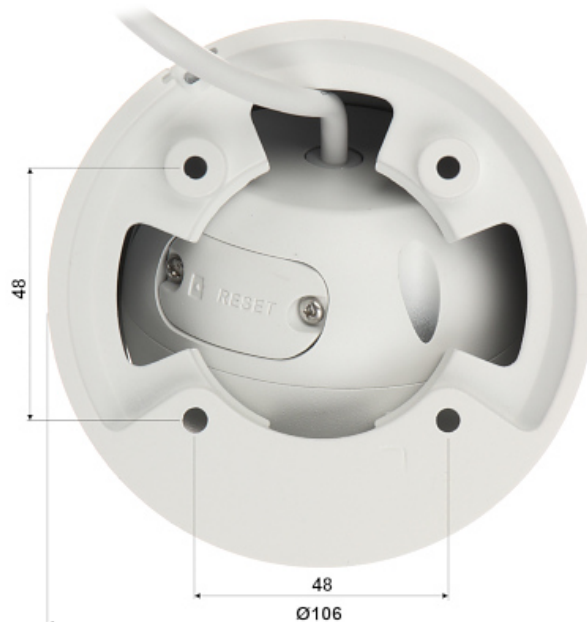

Code: IPC-HDW5241TM-ASE-0280B

Camera is out from clamping ring:

Memory card slot and "Reset" button:

Mounting dimensions:

Camera image at artificial illumination (about 30Lux):

Camera image at night conditions with internal built-in IR illuminator on: