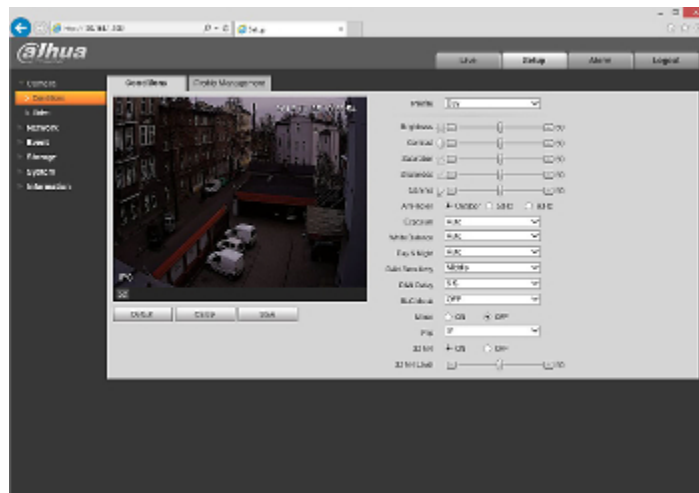

DELTA-OPTI Monika Matysiak; <https://www.delta.poznan.pl>
POL; 60-713 Poznań; Graniczna 10
e-mail: delta-opti@delta.poznan.pl; tel: +(48) 61 864 69 60

WEB Server:	Built-in
Max. number of on-line users:	20
ONVIF:	19.06
Main features:	<ul style="list-style-type: none"> • WDR - 120 dB - Wide Dynamic Range • 3D-DNR - Digital Noise Reduction • ROI - improve the quality of selected parts of image • BLC/HLC - Back Light / High Light Compensation • Possibility to change the resolution, quality and bit rate • Motion Detection • Configurable Privacy Zones • Mirror - Mirror image
Mobile phones support:	Port no.: 37777 or access by a cloud (P2P) <ul style="list-style-type: none"> • Android: Free application gDMSS Plus or DMSS • iOS (iPhone): Free application iDMSS Plus or DMSS
Default IP address:	192.168.1.108
Default admin user / password:	admin / - The administrator password should be set at the first start
Web browser access ports:	80, 37777
PC client access ports:	37777
Mobile client access ports:	37777
Port ONVIF:	80
RTSP URL:	rtsp://admin:hasło@192.168.1.108:554/cam/realmonitor?channel=1&subtype=0 - Main stream rtsp://admin:hasło@192.168.1.108:554/cam/realmonitor?channel=1&subtype=1 - Sub stream
Color:	White
Power supply:	<ul style="list-style-type: none"> • PoE (802.3af), • 12 V DC / 410 mA
Power consumption:	< 4.9 W
Housing:	Dome - Metal + Plastic
"Index of Protection":	IP67
Operation temp:	-40 °C ... 55 °C
Weight:	0.27 kg
Dimensions:	Ø 108 x 85 mm
Supported languages:	Polish, English, Czech, French, Spanish Dutch, German, Portuguese, Russian, Italian
Manufacturer / Brand:	DAHUA
Guarantee:	3 years

PRESENTATION

Camera is out from clamping ring:

Mounting side view:

See how to initialize DAHUA cameras:

:

In the kit:

Example captures of device interface:

OUR TESTS

Camera image at artificial illumination (about 30Lux):

Camera image at night conditions with internal built-in IR illuminator on:

Camera image at direct strong light opposite to camera: