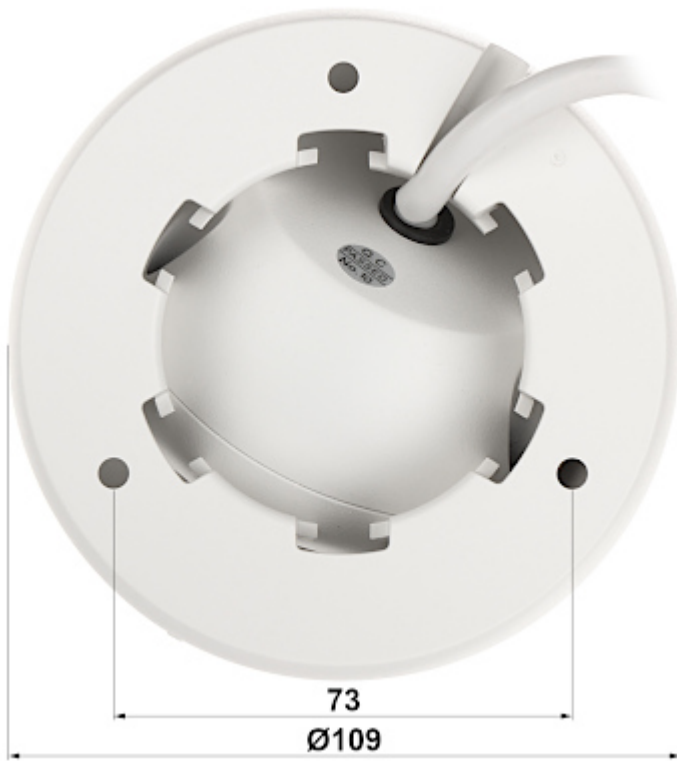

PoE powering possibility, compatible with the 802.3af standard makes the device more universal and easier to install.

SPECIFICATION

Standard:	TCP/IP
Sensor:	1/2.8 " SONY Starvis™ Back-illuminated CMOS
Matrix size:	5 Mpx
Resolution:	2592 x 1944 - 5 Mpx , 2560 x 1920 - 4.9 Mpx , 2560 x 1440 - 3.7 Mpx , 1920 x 1080 - 1080p , 1280 x 720 720p
Lens:	3.6 mm
View angle:	• 81 ° (manufacturer data) • 78 ° (our tests result)
Range of IR illumination:	25 m
Memory card slot:	Micro SD memory cards up to 128GB support (possible local recording)
Image compression method:	H.265+ / H.265 / H.264+ / H.264
Alarm inputs / outputs:	1 / 1
Audio:	• Audio input • Audio output • Bi-directional audio streaming support
Main stream frame rate:	max. 25 fps @ 5 Mpx
Network interface:	10/100 Base-T (RJ-45)
Network protocols:	TCP/IP, ICMP, HTTP, HTTPS, FTP, DHCP, DNS, DDNS, RTP, RTSP, RTCP, NTP, SMTP
WEB Server:	Built-in
Max. number of on-line users:	10

PRESENTATION

Camera is out from clamping ring:

Mounting side view:

DELTA-OPTI Monika Matysiak; <https://www.delta.poznan.pl>
 POL; 60-713 Poznań; Graniczna 10
 e-mail: delta-opti@delta.poznan.pl; tel: +(48) 61 864 69 60

Connectors:

Connectors description:

In the kit:

OUR TESTS

Camera image at artificial illumination (about 30Lux):

Camera image at night conditions with internal built-in IR illuminator on:

Camera image at direct strong light opposite to camera: