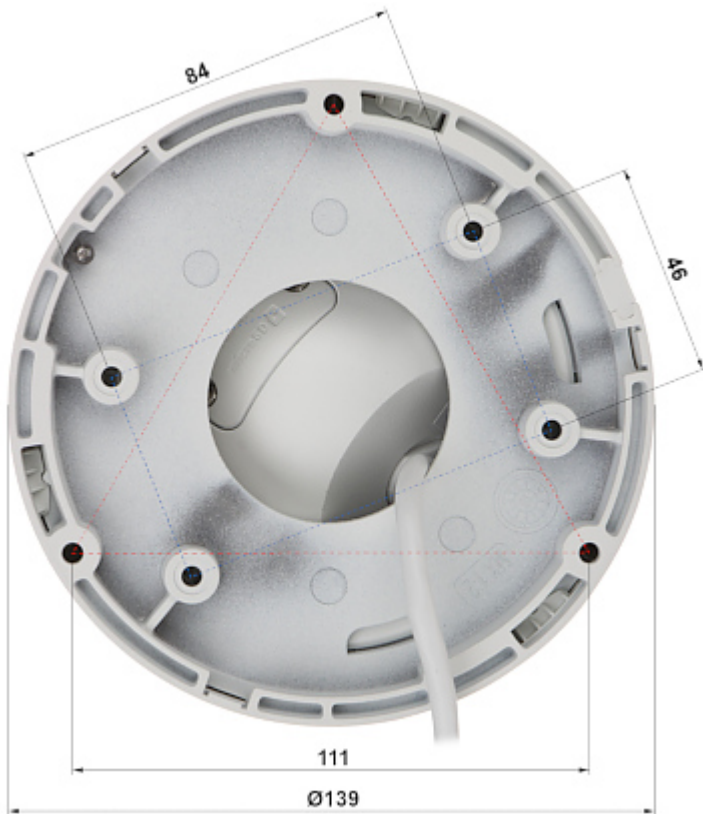

PoE powering possibility, compatible with the 802.3af standard makes the device more universal and easier to install.

Camera is according to IP67 Index of Protection norm.

SPECIFICATION

Standard:	TCP/IP
Sensor:	1/2.8 " Progressive Scan CMOS
Matrix size:	2 Mpx
Scanning system:	Progressive
Resolution:	1920 x 1080 - 1080p , 1280 x 720 - 720p
Lens:	4.0 mm
View angle:	<ul style="list-style-type: none">• 86 ° (manufacturer data)• 83 ° (our tests result)
Range of IR illumination:	30 m
RS-485 interface:	—
Memory card slot:	Micro SD memory cards up to 256GB support (possible local recording)
Image compression method:	H.265 / H.265+ / H.264 / H.264+ / MJPEG
Alarm inputs / outputs:	—
Audio:	—
Main stream frame rate:	25 fps @ 1080p
Network interface:	10/100 Base-T (RJ-45)
Network protocols:	TCP/IP, ICMP, HTTP, HTTPS, FTP, DHCP, DNS, DDNS, RTP, RTSP, NTP, UPnP, SMTP, RTCP, IGMP, IEEE 802.1x, QoS, IPv6, UDP, Bonjour, SSL / TLS
WEB Server:	Built-in
Max. number of on-line users:	6

PRESENTATION

Camera is out from clamping ring:

DELTA-OPTI Monika Matysiak; <https://www.delta.poznan.pl>
 POL; 60-713 Poznań; Graniczna 10
 e-mail: delta-opti@delta.poznan.pl; tel: +(48) 61 864 69 60

Memory card slot:

Mounting side view:

In the kit:

OUR TESTS

Camera image at artificial illumination (about 30Lux):

DELTA-OPTI Monika Matysiak; <https://www.delta.poznan.pl>
POL; 60-713 Poznań; Graniczna 10
e-mail: delta-opti@delta.poznan.pl; tel: +(48) 61 864 69 60

Camera image at night conditions with internal built-in IR illuminator on:

Camera image at direct strong light opposite to camera: