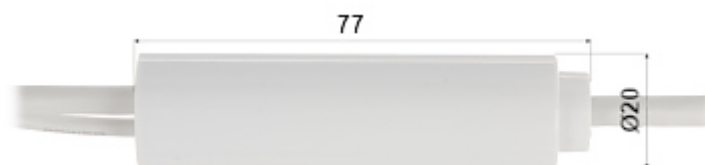

PRESENTATION

Camera is out from clamping ring:

Mounting side view:

STABILIZER POE:

In the kit:

OUR TESTS

Camera image at artificial illumination (about 30Lux):

Camera image at night conditions with internal built-in IR illuminator on: