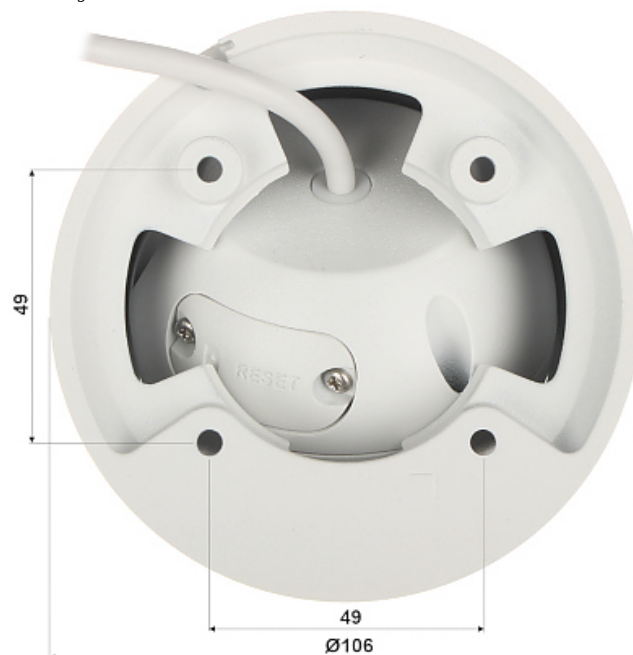

Camera is out from clamping ring:

Memory card slot:

Mounting side view:

In the kit:

## OUR TESTS

Camera image at artificial illumination (about 30Lux):

Camera image at night conditions with internal built-in IR illuminator on:

Camera image at direct strong light opposite to camera: