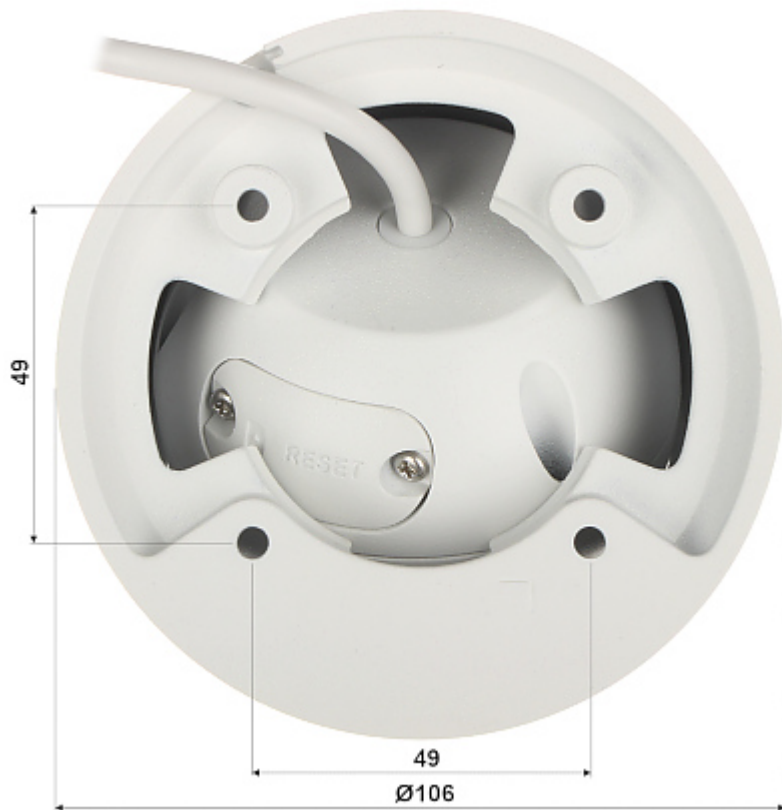

PoE powering possibility, compatible with the 802.3af standard makes the device more universal and easier to install. The range of IR illumination according to the manufacturer data, depends on outer conditions (visibility - air transparency, environment, wall colors ie. scene reflectance).

Memory card slot:

Mounting side view:

In the kit: