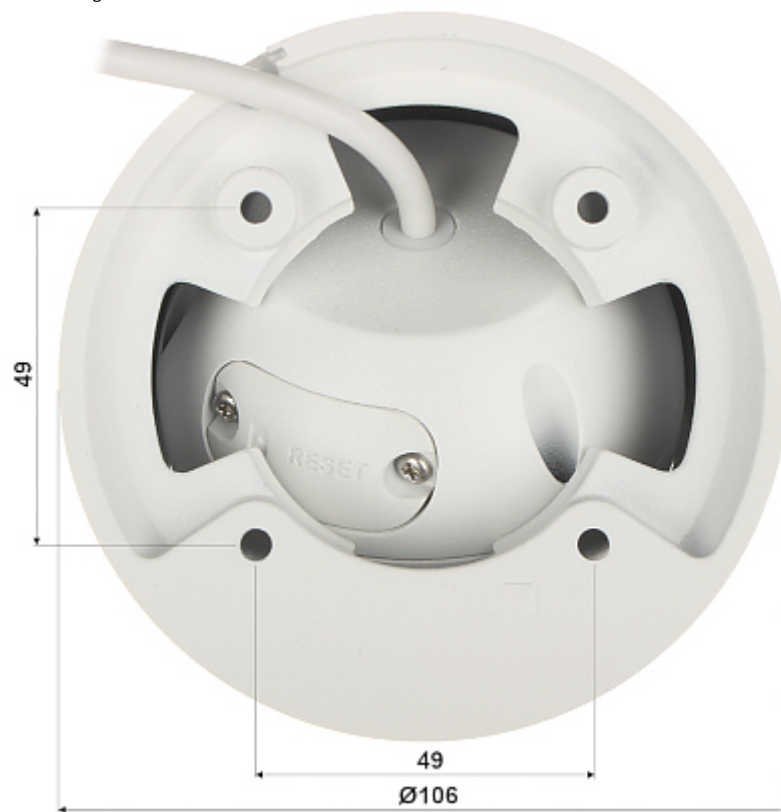

DELTA-OPTI Monika Matysiak; <https://www.delta.poznan.pl>
POL; 60-713 Poznań; Graniczna 10
e-mail: delta-opti@delta.poznan.pl; tel: +(48) 61 864 69 60

WEB Server:	Built-in
Max. number of on-line users:	20
ONVIF:	19.06
Main features:	<ul style="list-style-type: none"> • WDR - 120 dB - Wide Dynamic Range • 3D-DNR - Digital Noise Reduction • ROI - improve the quality of selected parts of image • BLC/HLC - Back Light / High Light Compensation • ICR - Movable InfraRed filter • Possibility to change the resolution, quality and bit rate • Motion Detection • Configurable Privacy Zones • Mirror - Mirror image • IVS analysis : intrusion, crossing the line (tripwire)
Mobile phones support:	Port no.: 37777 or access by a cloud (P2P) <ul style="list-style-type: none"> • Android: Free application DMSS • iOS (iPhone): Free application DMSS
Default IP address:	192.168.1.108
Default admin user / password:	admin / - The administrator password should be set at the first start
Web browser access ports:	80, 37777
PC client access ports:	37777
Mobile client access ports:	37777
Port ONVIF:	80
RTSP URL:	rtsp://admin:hasło@192.168.1.108:554/cam/realmonitor?channel=1&subtype=0 - Main stream rtsp://admin:hasło@192.168.1.108:554/cam/realmonitor?channel=1&subtype=1 - Sub stream
Power supply:	<ul style="list-style-type: none"> • PoE (802.3af), • 12 V DC / 640 mA
Power consumption:	≤ 7.7 W
Housing:	Dome - Metal
Color:	White
"Index of Protection":	IP67
Operation temp:	-30 °C ... 60 °C
Weight:	0.51 kg
Dimensions:	Ø 106 x 94 mm
Supported languages:	Polish, English
Manufacturer / Brand:	BCS
Guarantee:	3 years

PRESENTATION

Camera is out from clamping ring:

Memory card slot:

Mounting side view:

In the kit:

OUR TESTS

Camera image at artificial illumination (about 30Lux):

Camera image at night conditions with internal built-in IR illuminator on: