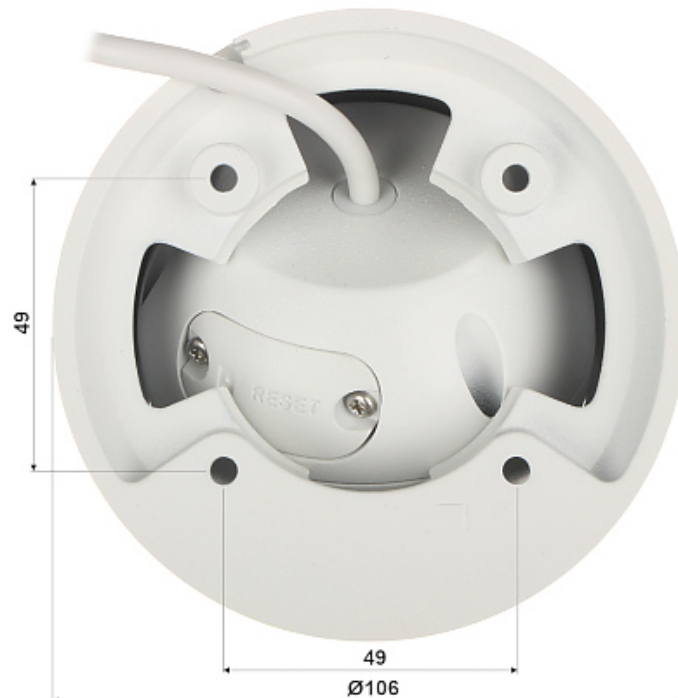

Mounting side view:

In the kit:

OUR TESTS

Camera image at artificial illumination (about 30Lux):

Camera image at night conditions with internal built-in IR illuminator on:

Camera image at direct strong light opposite to camera: