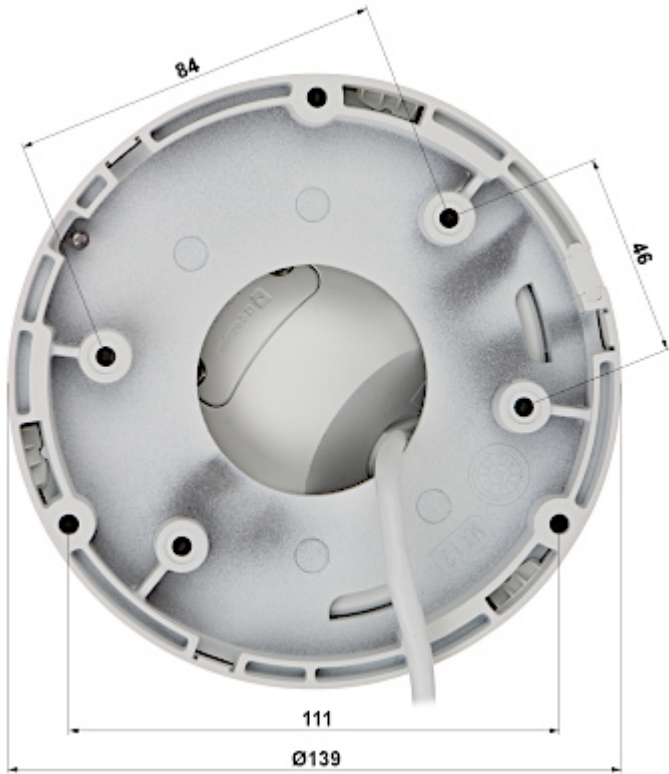

SAP Code:	311312244
Guarantee:	3 years

PRESENTATION

Camera is out from clamping ring:

Memory card slot:

Mounting side view:

In the kit:

OUR TESTS

Camera image at artificial illumination (about 30Lux):

Camera image at night conditions with internal built-in IR illuminator on:

Camera image at direct strong light opposite to camera: