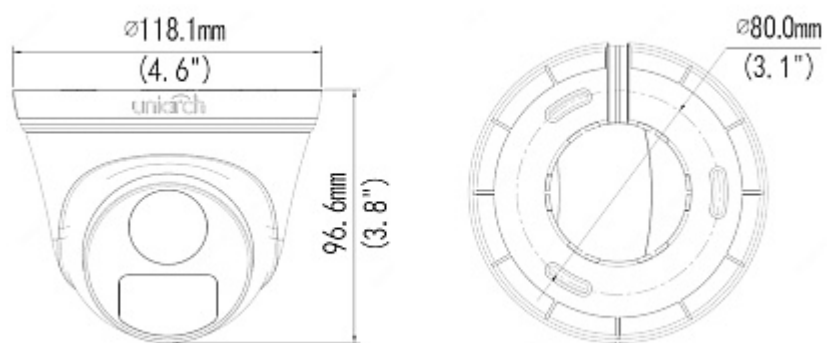

PRESENTATION

Internal view of the housing:

DELTA-OPTI Monika Matysiak; <https://www.delta.poznan.pl>
POL; 60-713 Poznań; Graniczna 10
e-mail: delta-opti@delta.poznan.pl; tel: +(48) 61 864 69 60

Mounting side view:

Camera dimensions:

In the kit:

OUR TESTS

Camera image at artificial illumination (about 30Lux):

Camera image at night conditions with internal built-in IR illuminator on:

Camera image at direct strong light opposite to camera:

PACKAGE

Dimensions (L x W x H): 0x0x0 mm	Gross Weight: 0 kg
----------------------------------	--------------------