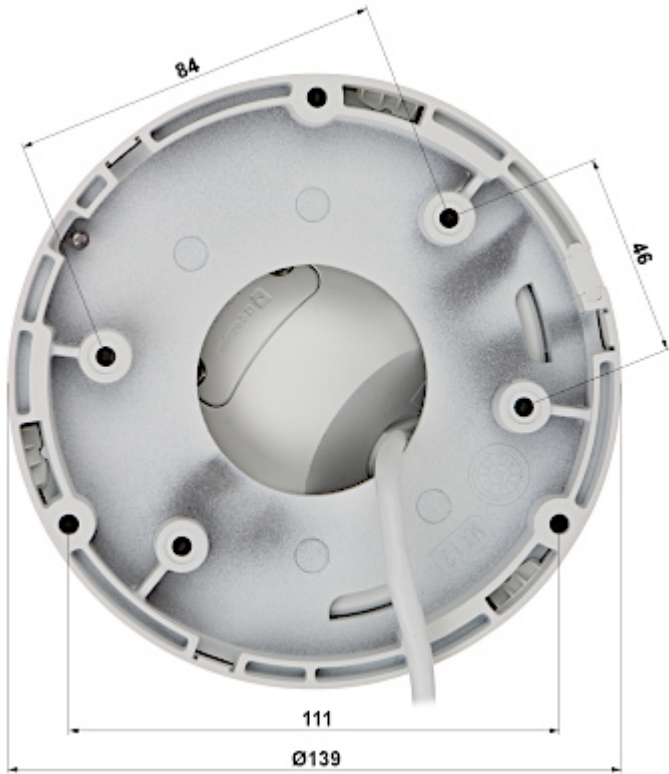

## PRESENTATION

Camera is out from clamping ring:

Memory card slot:

Mounting side view:

In the kit:

## OUR TESTS

Camera image at artificial illumination (about 30Lux):

Camera image at night conditions with internal built-in IR illuminator on:

DELTA-OPTI Monika Matysiak; <https://www.delta.poznan.pl>  
 POL; 60-713 Poznań; Graniczna 10  
 e-mail: delta-opti@delta.poznan.pl; tel: +(48) 61 864 69 60