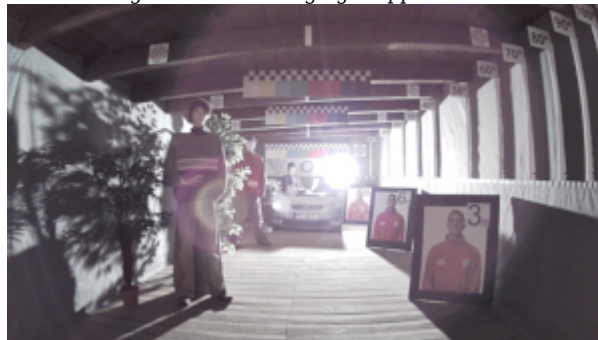

In the kit:

OUR TESTS

Camera image at artificial illumination (about 30Lux):

Camera image at night conditions with internal built-in IR illuminator on:

Camera image at direct strong light opposite to camera: