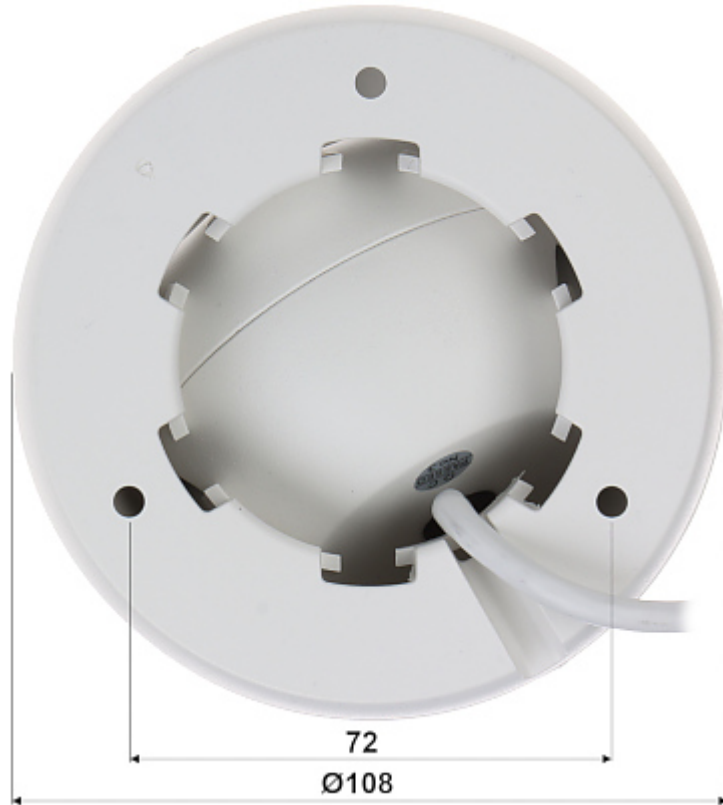

PRESENTATION

Camera is out from clamping ring:

DELTA-OPTI Monika Matysiak; <https://www.delta.poznan.pl>
POL; 60-713 Poznań; Graniczna 10
e-mail: delta-opti@delta.poznan.pl; tel: +(48) 61 864 69 60

Mounting side view:

In the kit:

OUR TESTS

Camera image at artificial illumination (about 30Lux):

Camera image at night conditions with internal built-in IR illuminator on:

Camera image at direct strong light opposite to camera: