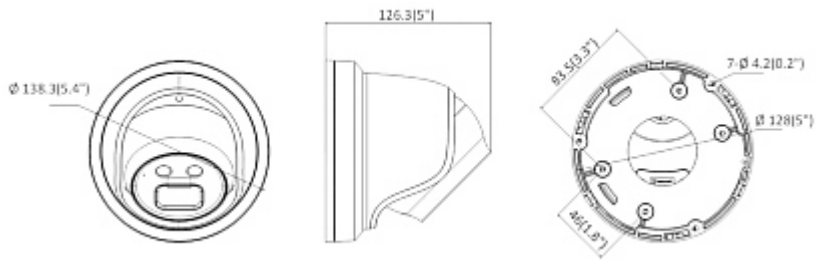

Memory card slot and "Reset" button:

Mounting side view:

Camera dimensions:

In the kit:

Dimensions (L x W x H): 0x0x0 mm	Gross Weight: 0 kg
----------------------------------	--------------------