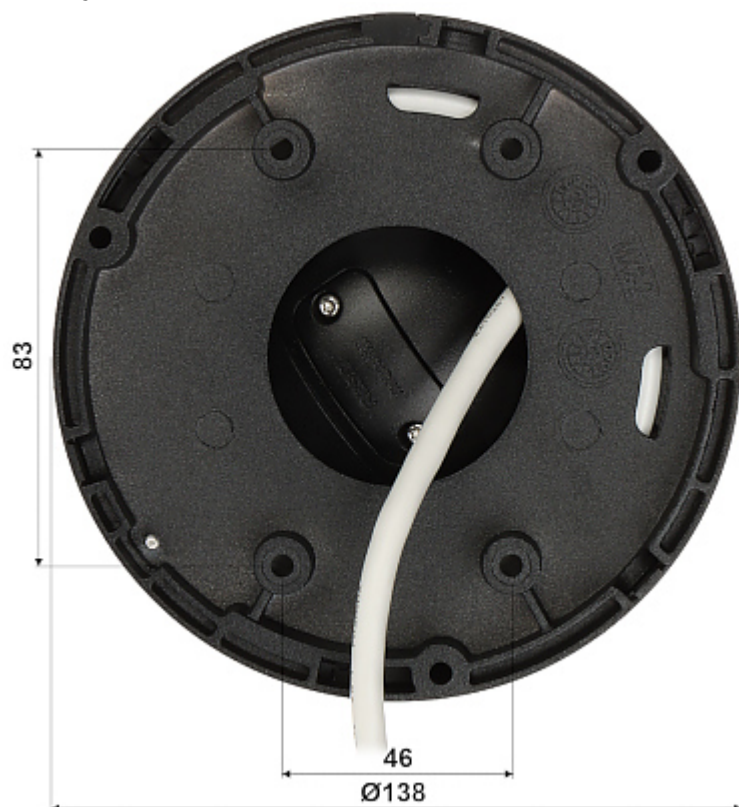

Memory card slot and "Reset" button:

Mounting side view:

Camera dimensions:

In the kit:

## OUR TESTS

Camera image at artificial illumination (about 30Lux):

Camera image at night conditions with internal built-in IR illuminator on:

Camera image at direct strong light opposite to camera:

**PACKAGE**