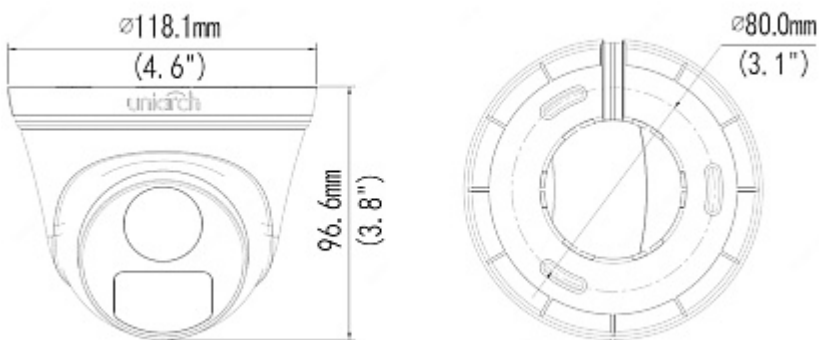

PRESENTATION

Camera is out from clamping ring:

DELTA-OPTI Monika Matysiak; <https://www.delta.poznan.pl>
POL; 60-713 Poznań; Graniczna 10
e-mail: delta-opti@delta.poznan.pl; tel: +(48) 61 864 69 60

Mounting side view:

Camera dimensions:

In the kit:

OUR TESTS

Camera image at artificial illumination (about 30Lux):

Camera image at night conditions with internal built-in IR illuminator on:

Camera image at direct strong light opposite to camera:

OUR OPINIONS

- The camera is very easy to configure, and after plugging into the switch built in the Uniarch recorder, it configures and starts automatically.

PACKAGE

Dimensions (L x W x H): 0x0x0 mm	Gross Weight: 0 kg
----------------------------------	--------------------