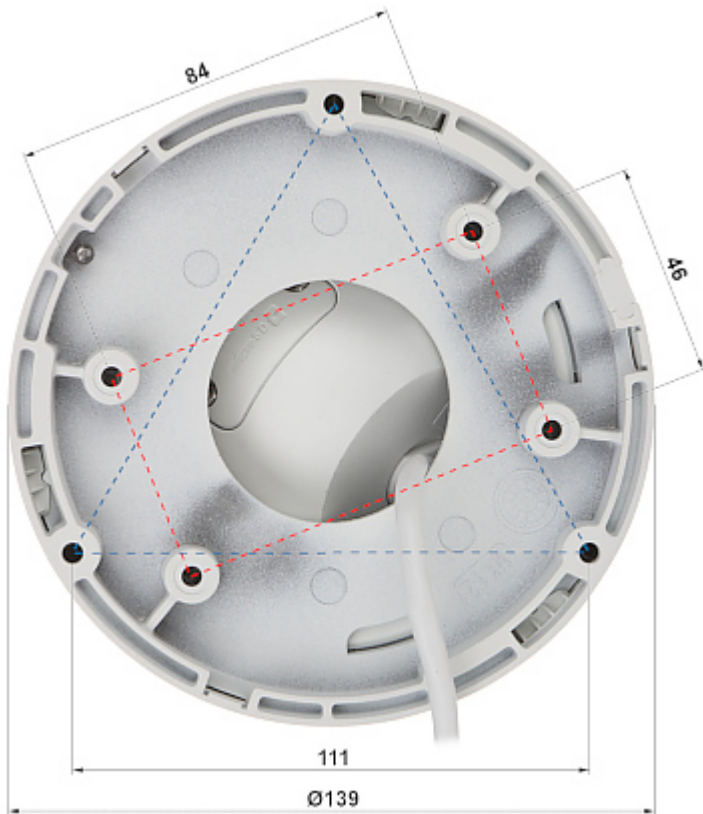

## PRESENTATION

Camera is out from clamping ring:

Memory card slot and "Reset" button:

Camera connectors:

Mounting side view:

In the kit:

## OUR TESTS

Camera image at artificial illumination (about 30Lux):

Camera image at night conditions with internal built-in IR illuminator on:

Camera image at direct strong light opposite to camera: