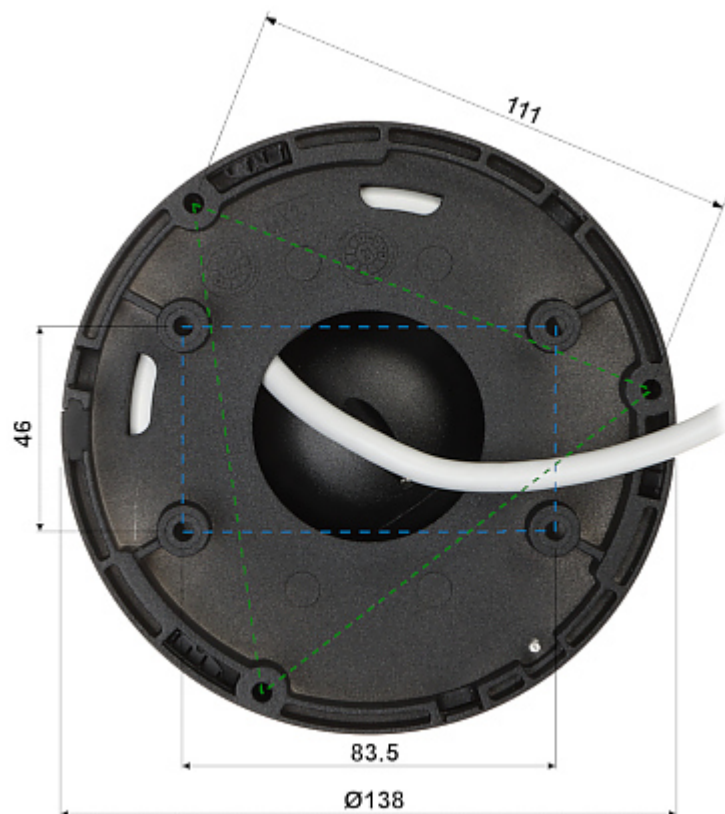

## PRESENTATION

Camera is out from clamping ring:

Memory card slot and "Reset" button:

Camera connectors:

Mounting side view:

In the kit:

## OUR TESTS

Camera image at artificial illumination (about 30Lux):

Camera image at night conditions with internal built-in IR illuminator on:

Camera image at direct strong light opposite to camera: