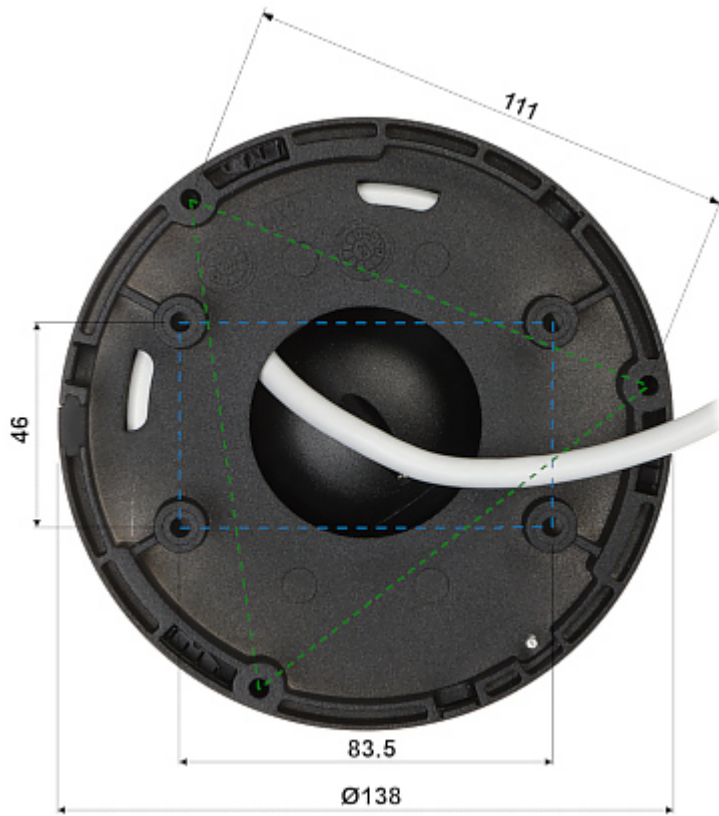

## PRESENTATION

Camera is out from clamping ring:

Memory card slot and "Reset" button:

Camera connectors:

Mounting side view:

In the kit:

## OUR TESTS

Camera image at artificial illumination (about 30Lux):

Camera image at night conditions with internal built-in IR illuminator on:

Camera image at direct strong light opposite to camera: