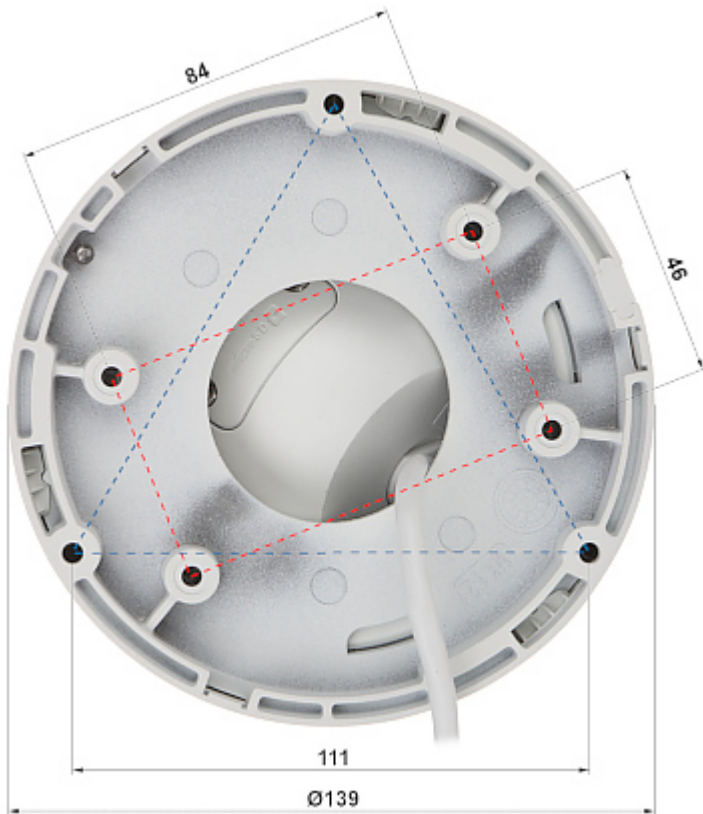

PRESENTATION

Camera is out from clamping ring:

Memory card slot and "Reset" button:

Camera connectors:

Mounting side view:

In the kit:

OUR TESTS

Camera image at artificial illumination (about 30Lux):

Camera image at night conditions with internal built-in IR illuminator on:

Camera image at direct strong light opposite to camera: