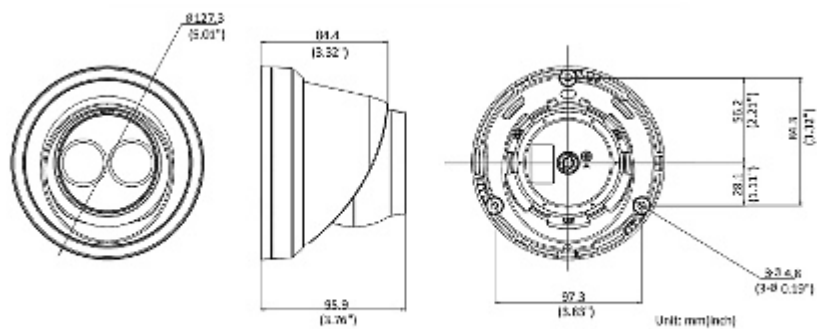

PoE powering possibility, compatible with the 802.3af standard makes the device more universal and easier to install.

SPECIFICATION

Standard:	TCP/IP
Sensor:	1/2.8 " Progressive Scan CMOS
Matrix size:	8.3 Mpx
Resolution:	3840 x 2160 - 8.3 Mpx, 4K UHD , 3200 x 1800 - 5.7 Mpx , 2688 x 1520 - 4 Mpx , 1920 x 1080 - 1080p , 1280 x 720 - 720p
Lens:	2.8 mm
View angle:	• 107 ° (manufacturer data) • 104 ° (our tests result)
Range of IR illumination:	30 m
RS-485 interface:	—
Image compression method:	H.265+ / H.265 / H.264+ / H.264 / MJPEG
Alarm inputs / outputs:	—
Audio:	—
Memory card slot:	Micro SD memory cards up to 256GB support (possible local recording)
Main stream frame rate:	20 fps @ 8.3 Mpx 25 fps @ 5.7 Mpx
Network interface:	10/100 Base-T (RJ-45)

PRESENTATION

Camera is out from clamping ring:

Memory card slot:

Camera mounting side view:

Dimensions:

In the kit:

OUR TESTS

Camera image at artificial illumination (about 30Lux):

Camera image at night conditions with internal built-in IR illuminator on:

Camera image at direct strong light opposite to camera:

PACKAGE

Dimensions (L x W x H): 0x0x0 mm	Gross Weight: 0 kg
----------------------------------	--------------------