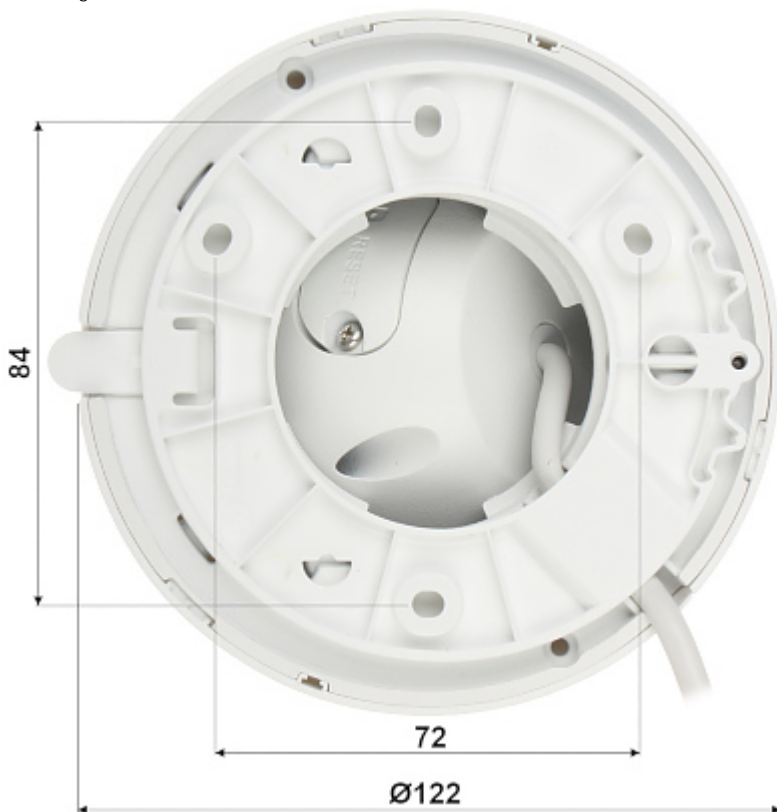

Mounting dimensions:

See how to initialize DAHUA cameras:

:
In the kit:

Example captures of device interface:

OUR TESTS

Camera image at artificial illumination (about 30Lux):

Camera image at night conditions with internal built-in IR illuminator on: