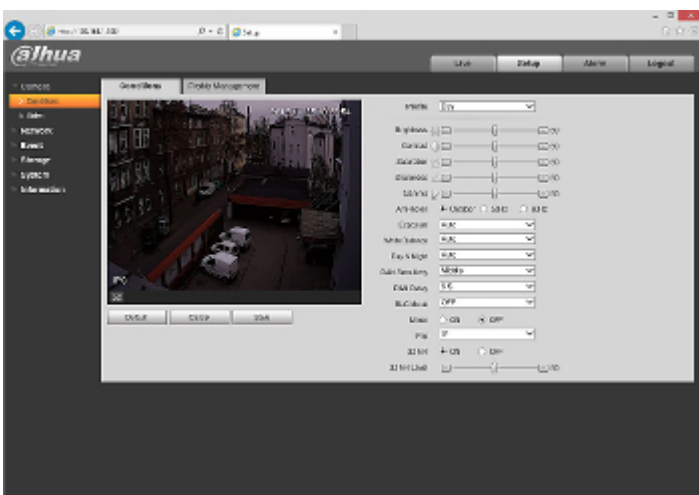

Mounting dimensions:

See how to initialize DAHUA cameras:

:
In the kit:

Example captures of device interface:

OUR TESTS

Camera image at artificial illumination (about 30Lux):

Camera image at night conditions with internal built-in IR illuminator on:

Camera image at direct strong light opposite to camera:

PACKAGE

Dimensions (L x W x H): 0x0x0 mm	Gross Weight: 0 kg
----------------------------------	--------------------

DELTA-OPTI Monika Matysiak; <https://www.delta.poznan.pl>
POL; 60-713 Poznań; Graniczna 10
e-mail: delta-opti@delta.poznan.pl; tel: +(48) 61 864 69 60