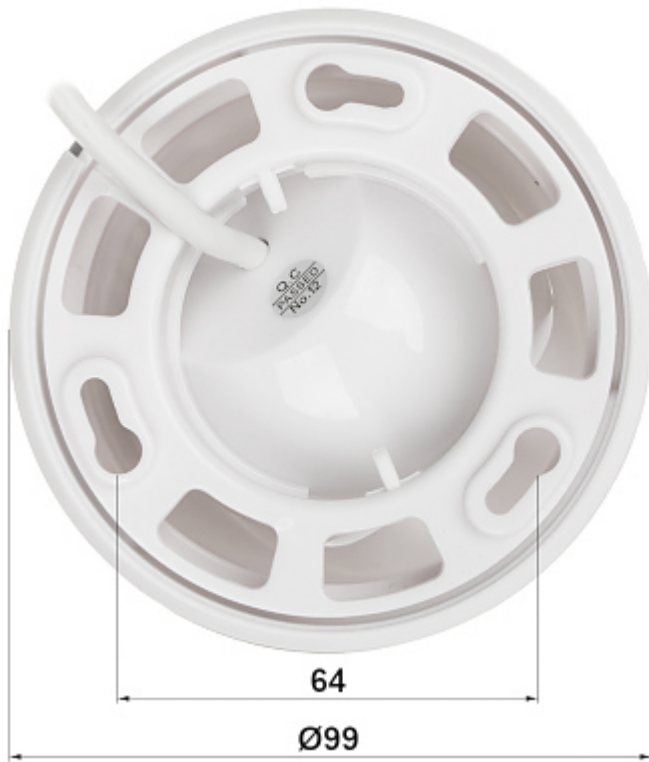

PRESENTATION

Camera is out from clamping ring:

Mounting side view:

DELTA-OPTI Monika Matysiak; <https://www.delta.poznan.pl>
 POL; 60-713 Poznań; Graniczna 10
 e-mail: delta-opti@delta.poznan.pl; tel: +(48) 61 864 69 60

STABILIZER POE:

In the kit:

OUR TESTS

Camera image at artificial illumination (about 30Lux):

Camera image at night conditions with internal built-in IR illuminator on:

Camera image at direct strong light opposite to camera: