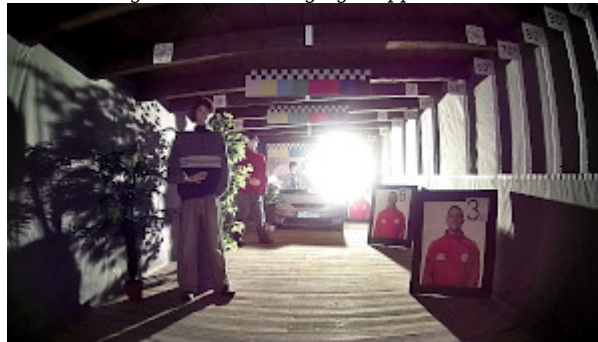

STABILIZER POE:

In the kit:

OUR TESTS

Camera image at artificial illumination (about 30Lux):

Camera image at night conditions with internal built-in IR illuminator on:

Camera image at direct strong light opposite to camera: