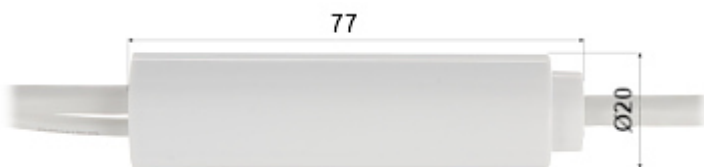

PRESENTATION

Camera is out from clamping ring:

Mounting side view:

DELTA-OPTI Monika Matysiak; <https://www.delta.poznan.pl>
 POL; 60-713 Poznań; Graniczna 10
 e-mail: delta-opti@delta.poznan.pl; tel: +(48) 61 864 69 60

STABILIZER POE:

In the kit:

OUR TESTS

Camera image at artificial illumination (about 30Lux):

Camera image at night conditions with internal built-in IR illuminator on:

Camera image at direct strong light opposite to camera: