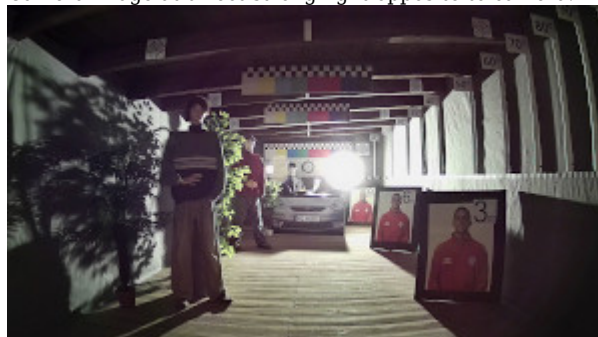

## OUR TESTS

Camera image at artificial illumination (about 30Lux):

Camera image at night conditions with internal built-in IR illuminator on:

Camera image at direct strong light opposite to camera: