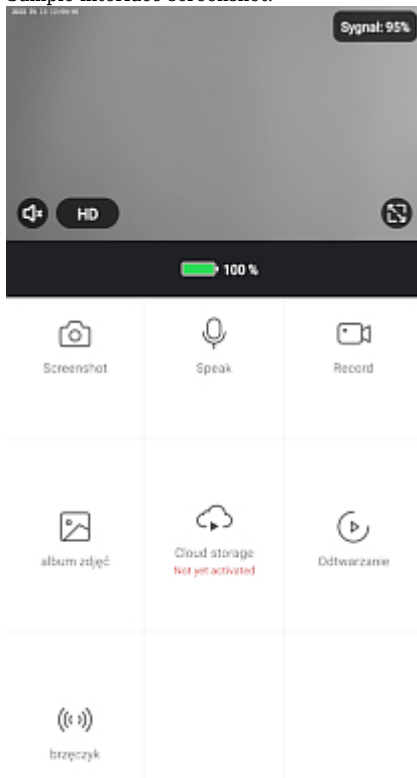

Main features:	<ul style="list-style-type: none"> • Micro SD memory cards up to 128GB support (possible local recording), • Motion Detection - PIR detector - Detector range 5 m, • ICR - Movable InfraRed filter • Auto White Balance • AGC - Automatic Gain Control • BLC - Back Light Compensation, • Microphone built-in, • Speaker built-in, • Bidirectional communication, • Noise and echo reduction • Full support via network : WiFi, • Possibility to work in cloud - you don't need to redirect the ports, • Video PUSH personal messaging • Low current consumption • Operating frequency - Wireless doorbell : 433 MHz
Mount:	Surface
Power supply:	<ul style="list-style-type: none"> • 3 x 18650 battery 3.7 V / 2600 mAh (not included) • 5 V DC - Charging via micro USB port (cable included)
Housing:	Waterproof - Plastic
Color:	White / Black
"Index of Protection":	IP66
Weight:	<ul style="list-style-type: none"> • 0.14 kg - Wireless Video Doorbell • 0.06 kg - rain cover
Dimensions:	<ul style="list-style-type: none"> • 150 x 75 x 36 mm - Wireless Video Doorbell • 162 x 82 x 47 mm - rain cover
Guarantee:	2 years

PRESENTATION

Mounting side view:

Rear view (place for batteries):

Sample interface screenshot:

In the kit:

OUR TESTS

Camera image at artificial illumination (about 30Lux):

Camera image at night conditions with internal built-in IR illuminator on: