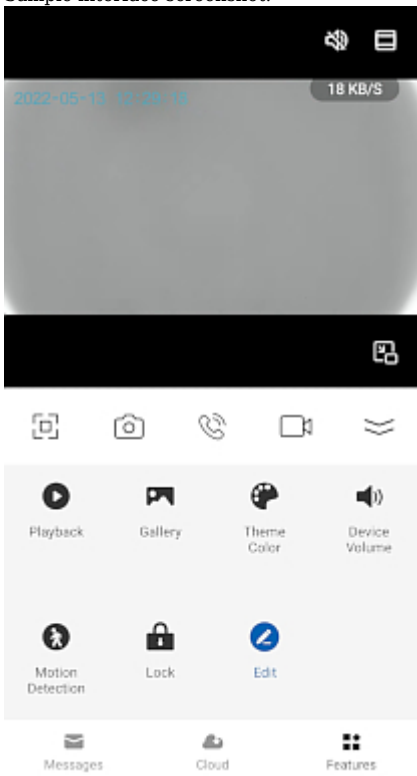

PRESENTATION

Front panel:

Memory card slot:

Mounting side view:

Connectors:

Sample interface screenshot:

In the kit:

OUR TESTS

Camera image at artificial illumination (about 30Lux):

Camera image at night conditions with internal built-in IR illuminator on:

The device has the ability to work with the Tuya Smart application for mobile devices: