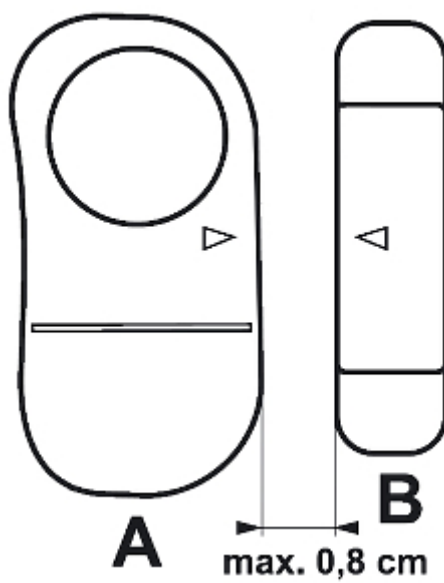

Side view:

Place for batteries 3 x 1.5V LR44: