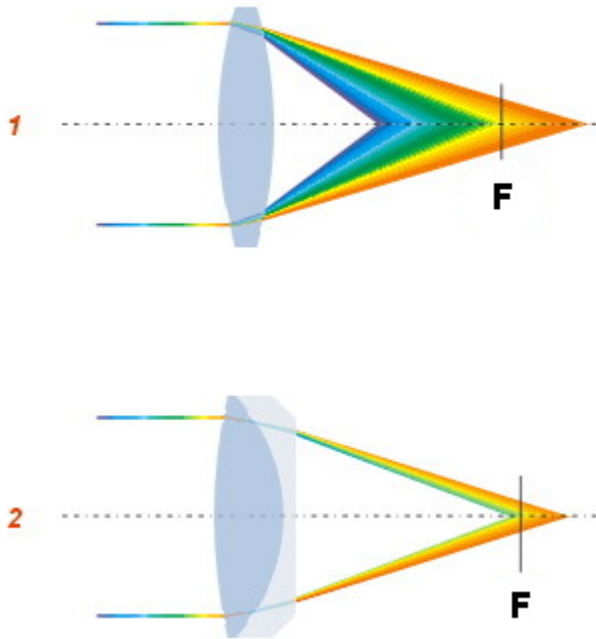

The picture shows the standard lenses system without IR correction (1), and IR corrected lenses (2):