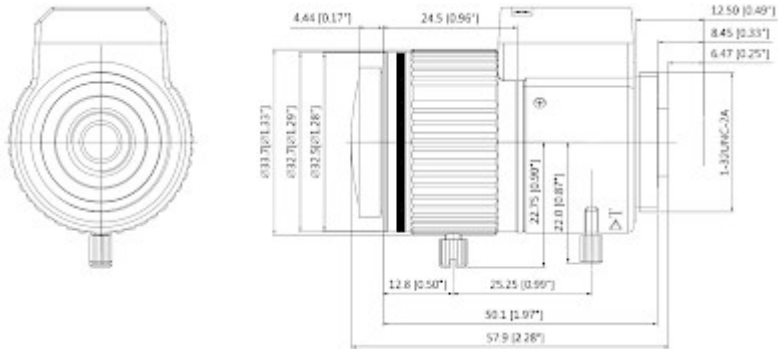

SPECIFICATION

Dedicated sensor:	1/2.7 "
Dedicated resolution:	6 Mpx
Lens mount:	CS
Focal length:	2.7 ... 12 mm
Iris:	DC
Brightness:	1.6 (F)
Zoom:	manual
View angle for camera with 1/2.7 inch sensor:	29.9 ° ... 102.6 °
View angle for camera with 1/3 inch sensor:	27.1 ° ... 91.3 °
IR correction:	✓
Weight:	0.08 kg
Dimensions:	Ø 34 x 58 mm
Manufacturer / Brand:	DAHUA
Guarantee:	3 years

PRESENTATION

DELTA-OPTI Monika Matysiak; <https://www.delta.poznan.pl>
POL; 60-713 Poznań; Graniczna 10
e-mail: delta-opti@delta.poznan.pl; tel: +(48) 61 864 69 60

The picture shows the standard lenses system without IR correction (1), and IR corrected lenses (2):

Dimensions:

PACKAGE

Dimensions (L x W x H): 0x0x0 mm	Gross Weight: 0 kg
----------------------------------	--------------------