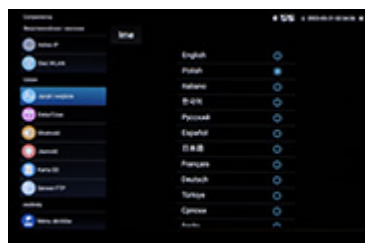

The device has a hinged screen cover:

Connectors:

Rear view:

Place for battery:

Main menu:

In the kit:

The tester with accessories housed in a handy bag:

OUR OPINIONS