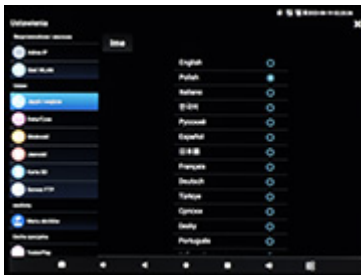

The tester with accessories housed in a handy bag: