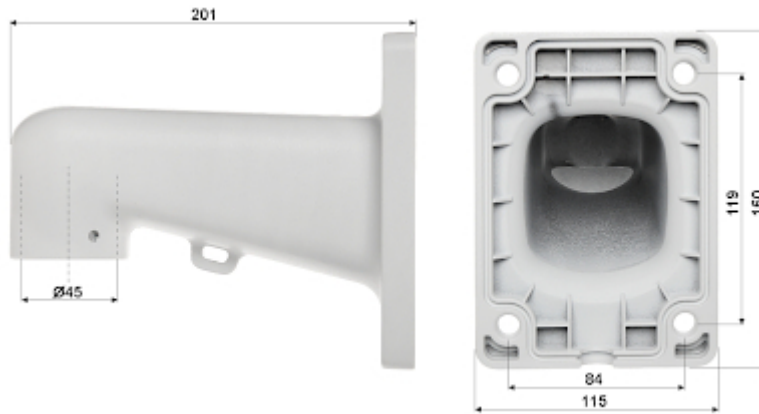

Thanks to the "Starlight" technology used, the camera only needs very low lighting to obtain a clear color image.

Camera is according to IP66 Index of Protection norm.

SPECIFICATION

Standard:	HD-CVI
Sensor:	1/2.8 " STARVIS™ CMOS
Matrix size:	2.1 Mpx
Resolution:	1920 x 1080 - 1080p 1280 x 720 - 720p
Range of IR illumination:	100 m
Lens:	4.8 ... 120 mm
View angle:	• 59 ° ... 2.8 ° (manufacturer data) • 57 ° ... 3.1 ° (our tests result)
Optical zoom:	x 25
Digital zoom:	x 16
Rotation speed depending on ZOOM level:	✓
Auto IR illuminator:	Adaptive adjusting of the IR illuminator power to the lens zoom and outdoor light conditions
Horizontal rotation range:	360 ° continuous
Vertical rotation range:	-15 ° ... 90 °
Rotation speed (manual control):	• 0.1 °/s ... 200 °/s (horizontal), • 0.1 °/s ... 120 °/s (vertical)

PRESENTATION

Bottom view:

Bottom view (configuration switches visible):

Configuration switches:

Bracket dimensions:

Camera dimensions:

Camera connectors:

Connectors description: