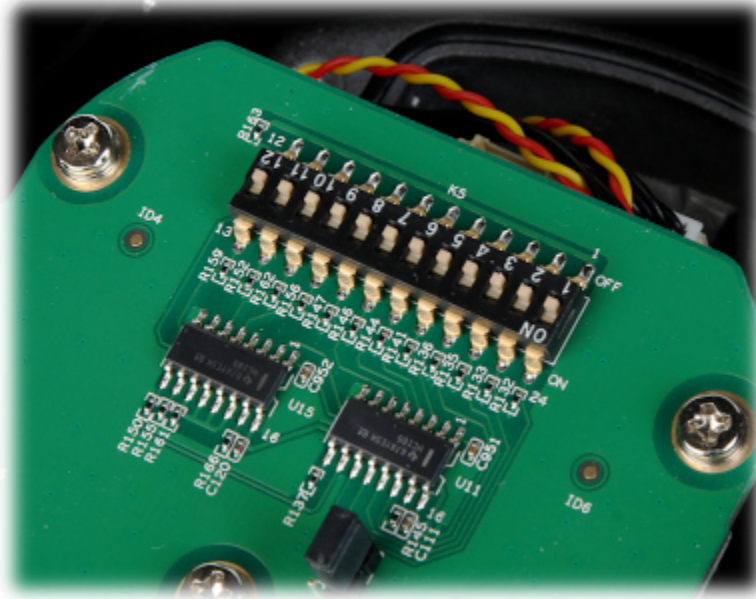

DELTA-OPTI Monika Matysiak; <https://www.delta.poznan.pl>
POL; 60-713 Poznań; Graniczna 10
e-mail: delta-opti@delta.poznan.pl; tel: +(48) 61 864 69 60

Preset rotation speed:	<ul style="list-style-type: none"> • 240 °/s (horizontal) • 200 °/s (vertical)
PTZ control:	Via interface RS-485 The ability to control via coaxial cable from recorder
Protocols:	Pelco-D, Pelco-P, DH-SD (auto detection)
Video output:	HD-CVI / CVBS : 1 Vpp 75 Ω
Audio:	External microphone input
Number of presets:	300
Route settings:	8
Horizontal scan:	✓
Park action:	Call the set function (tour, scan, etc.) after specified dwell time
Alarm inputs / outputs:	2 / 1
Main features:	<ul style="list-style-type: none"> • WDR - 120 dB - Wide Dynamic Range • 2D-DNR, 3D-DNR - Digital Noise Reduction • F-DNR (Defog) - Reduction of image noise caused by precipitation • BLC/HLC - Back Light / High Light Compensation • Day/night mode • ICR - Movable InfraRed filter • Auto White Balance • AGC - Automatic Gain Control • 24 Configurable Privacy Zones
OSD menu:	✓
Power supply:	12 V DC / 3 A (power adapter not included)
Power consumption:	≤ 23.2 W
Housing:	Speed Dome, Metal + Plastic
Color:	White + Black
"Index of Protection":	IP66
Vandal-proof:	—
Operation temp:	-40 °C ... 70 °C
Weight:	3.80 kg (with bracket)
Dimensions:	160 x 250 x 385 mm (with bracket)
Supported languages:	English
Manufacturer / Brand:	DAHUA
Guarantee:	3 years

PRESENTATION

Bottom view:

Bottom view (configuration switches visible):

Configuration switches:

Bracket dimensions:

Camera dimensions:

Camera connectors:

Connectors description:

In the kit:

OUR TESTS

HD-CVI:

Camera image at artificial illumination (about 30Lux):

Camera image at night conditions with external IR illuminator on:

Camera image at direct strong light opposite to camera: