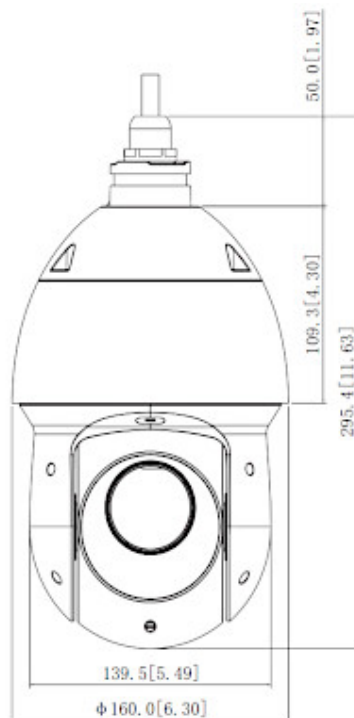

Thanks to the "Starlight" technology used, the camera only needs very low lighting to obtain a clear color image.

Camera is according to IP66 Index of Protection norm.

SPECIFICATION

Standard:	HD-CVI
Sensor:	1/2.8 " STARVIS™ CMOS
Matrix size:	2.1 Mpx
Resolution:	1920 x 1080 - 1080p 1280 x 720 - 720p
Range of IR illumination:	100 m
Lens:	4.8 ... 120 mm
View angle:	• 59 ° ... 2.8 ° (manufacturer data) • 57 ° ... 3.1 ° (our tests result)
Optical zoom:	x 25
Digital zoom:	x 16
Rotation speed depending on ZOOM level:	✓
Auto IR illuminator:	Adaptive adjusting of the IR illuminator power to the lens zoom and outdoor light conditions
Horizontal rotation range:	360 ° continuous
Vertical rotation range:	-15 ° ... 90 °
Rotation speed (manual control):	• 0.1 °/s ... 200 °/s (horizontal), • 0.1 °/s ... 120 °/s (vertical)

PRESENTATION

Bottom view:

Bottom view (configuration switches visible):

Configuration switches:

Bracket dimensions:

Camera dimensions:

Camera connectors:

Connectors description: