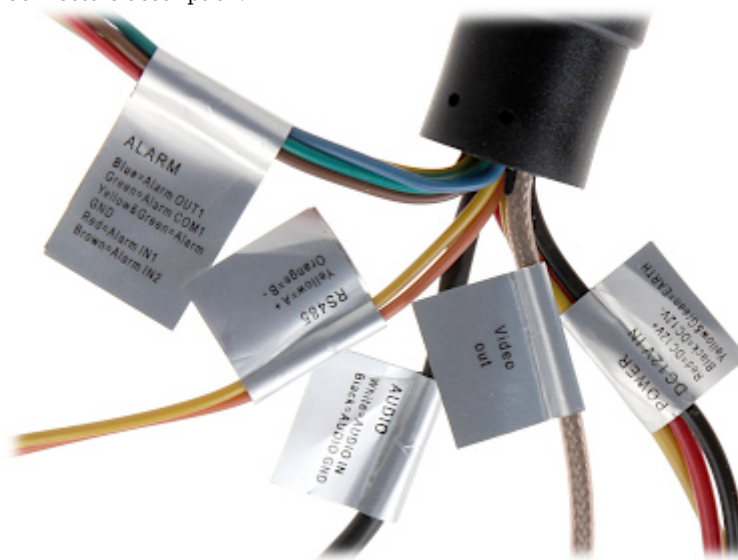

DELTA-OPTI Monika Matysiak; <https://www.delta.poznan.pl>
POL; 60-713 Poznań; Graniczna 10
e-mail: delta-opti@delta.poznan.pl; tel: +(48) 61 864 69 60

Preset rotation speed:	<ul style="list-style-type: none"> • 240 °/s (horizontal) • 200 °/s (vertical)
PTZ control:	Via interface RS-485 The ability to control via coaxial cable from recorder
Protocols:	Pelco-D, Pelco-P, DH-SD (auto detection)
Video output:	HD-CVI / CVBS : 1 Vpp 75 Ω
Audio:	External microphone input
Number of presets:	300
Route settings:	8
Horizontal scan:	✓
Park action:	Call the set function (tour, scan, etc.) after specified dwell time
Alarm inputs / outputs:	2 / 1
Main features:	<ul style="list-style-type: none"> • WDR - 120 dB - Wide Dynamic Range • 2D-DNR, 3D-DNR - Digital Noise Reduction • F-DNR (Defog) - Reduction of image noise caused by precipitation • BLC/HLC - Back Light / High Light Compensation • Day/night mode • ICR - Movable InfraRed filter • Auto White Balance • AGC - Automatic Gain Control • 24 Configurable Privacy Zones
OSD menu:	✓
Power supply:	12 V DC / 3 A (power adapter not included)
Power consumption:	≤ 23.2 W
Housing:	Speed Dome, Metal + Plastic
Color:	White + Black
"Index of Protection":	IP66
Vandal-proof:	—
Operation temp:	-40 °C ... 70 °C
Weight:	3.80 kg (with bracket)
Dimensions:	160 x 250 x 385 mm (with bracket)
Supported languages:	English
Manufacturer / Brand:	DAHUA
Guarantee:	3 years

PRESENTATION

Bottom view:

Bottom view (configuration switches visible):

Configuration switches:

Bracket dimensions:

Camera dimensions:

Camera connectors:

Connectors description:

In the kit:

OUR TESTS

HD-CVI:

Camera image at artificial illumination (about 30Lux):

Camera image at night conditions with external IR illuminator on:

Camera image at direct strong light opposite to camera: