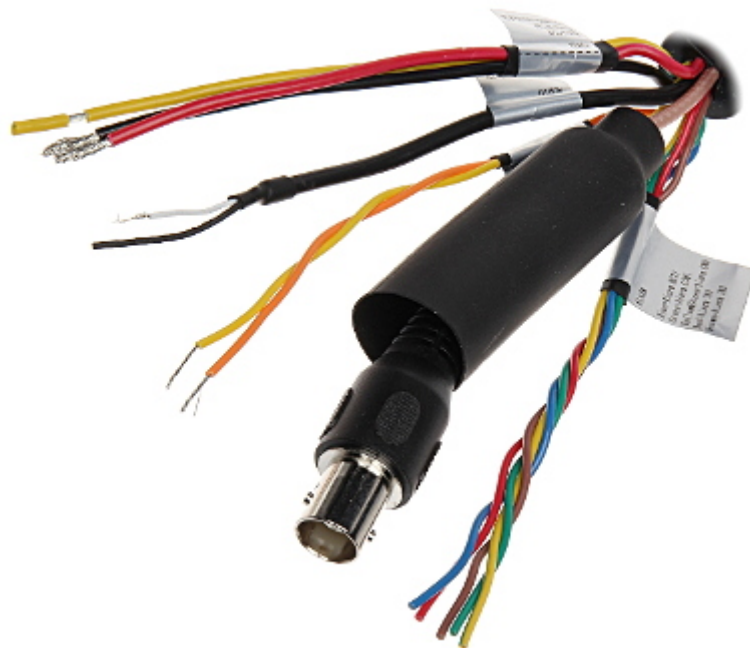

Code: SD59225-HC-LA

HD-CVI SPEED DOME CAMERA OUTDOOR **SD59225-HC-LA** - 1080p 4.8 ... 120 mm DAHUA

Net: **680.76 EUR** Gross: **837.33 EUR**

Megapixel camera with 1/2.8" STARVIS™ CMOS sensor and HD-CVI / PAL.

DELTA-OPTI Monika Matysiak; <https://www.delta.poznan.pl>
POL; 60-713 Poznań; Graniczna 10
e-mail: delta-opti@delta.poznan.pl; tel: +(48) 61 864 69 60

Preset rotation speed:	<ul style="list-style-type: none"> • 400 °/s (horizontal) • 300 °/s (vertical)
PTZ control:	Via interface RS-485 The ability to control via coaxial cable from recorder
Protocols:	Pelco-D, Pelco-P, DH-SD (auto detection)
Video output:	HD-CVI / CVBS : 1 Vpp 75 Ω
Audio:	External microphone input
Number of presets:	300
Route settings:	8
Horizontal scan:	✓
Park action:	Call the set function (tour, scan, etc.) after specified dwell time
Alarm inputs / outputs:	2 / 1
Main features:	<ul style="list-style-type: none"> • WDR - 120 dB - Wide Dynamic Range • 2D-DNR, 3D-DNR - Digital Noise Reduction • F-DNR (Defog) - Reduction of image noise caused by precipitation • BLC/HLC - Back Light / High Light Compensation • Day/night mode • ICR - Movable InfraRed filter • Auto White Balance • AGC - Automatic Gain Control • 24 Configurable Privacy Zones
OSD menu:	✓
Power supply:	24 V DC / 3 A (power adapter not included)
Power consumption:	≤ 22 W
Housing:	Speed Dome, Metal + Plastic
Color:	White + Black
"Index of Protection":	IP66
Vandal-proof:	—
Operation temp:	-40 °C ... 70 °C
Weight:	4.3 kg (with bracket)
Dimensions:	297 x 475 x 186 mm (with bracket)
Supported languages:	English
Manufacturer / Brand:	DAHUA
Guarantee:	3 years

Camera dimensions:

Camera connectors:

Connectors description:

In the kit:

OUR TESTS

HD-CVI:

Camera image at artificial illumination (about 30Lux):

Camera image at night conditions with external IR illuminator on: