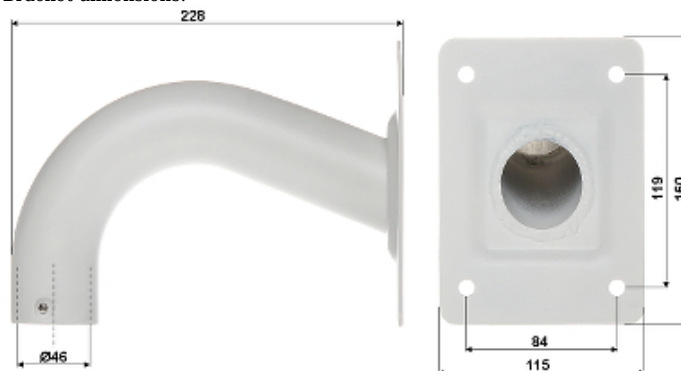

DELTA-OPTI Monika Matysiak; <https://www.delta.poznan.pl>
POL; 60-713 Poznań; Graniczna 10
e-mail: delta-opti@delta.poznan.pl; tel: +(48) 61 864 69 60

Preset rotation speed:	<ul style="list-style-type: none"> • 400 °/s (horizontal) • 300 °/s (vertical)
PTZ control:	Via interface RS-485 The ability to control via coaxial cable from recorder
Protocols:	Pelco-D, Pelco-P, DH-SD (auto detection)
Video output:	HD-CVI / CVBS : 1 Vpp 75 Ω
Audio:	External microphone input
Number of presets:	300
Route settings:	8
Horizontal scan:	✓
Park action:	Call the set function (tour, scan, etc.) after specified dwell time
Alarm inputs / outputs:	2 / 1
Main features:	<ul style="list-style-type: none"> • WDR - 120 dB - Wide Dynamic Range • 2D-DNR, 3D-DNR - Digital Noise Reduction • F-DNR (Defog) - Reduction of image noise caused by precipitation • BLC/HLC - Back Light / High Light Compensation • Day/night mode • ICR - Movable InfraRed filter • Auto White Balance • AGC - Automatic Gain Control • 24 Configurable Privacy Zones
OSD menu:	✓
Power supply:	24 V DC / 3 A (power adapter not included)
Power consumption:	≤ 22 W
Housing:	Speed Dome, Metal + Plastic
Color:	White + Black
"Index of Protection":	IP66
Vandal-proof:	—
Operation temp:	-40 °C ... 70 °C
Weight:	4.3 kg (with bracket)
Dimensions:	297 x 475 x 186 mm (with bracket)
Supported languages:	English
Manufacturer / Brand:	DAHUA
Guarantee:	3 years

PRESENTATION

DELTA-OPTI Monika Matysiak; <https://www.delta.poznan.pl>
POL; 60-713 Poznań; Graniczna 10
e-mail: delta-opti@delta.poznan.pl; tel: +(48) 61 864 69 60

Bottom view:

Configuration switches:

Bracket dimensions:

Camera dimensions:

Camera connectors:

Connectors description:

In the kit:

OUR TESTS

HD-CVI:

Camera image at artificial illumination (about 30Lux):

Camera image at night conditions with external IR illuminator on: