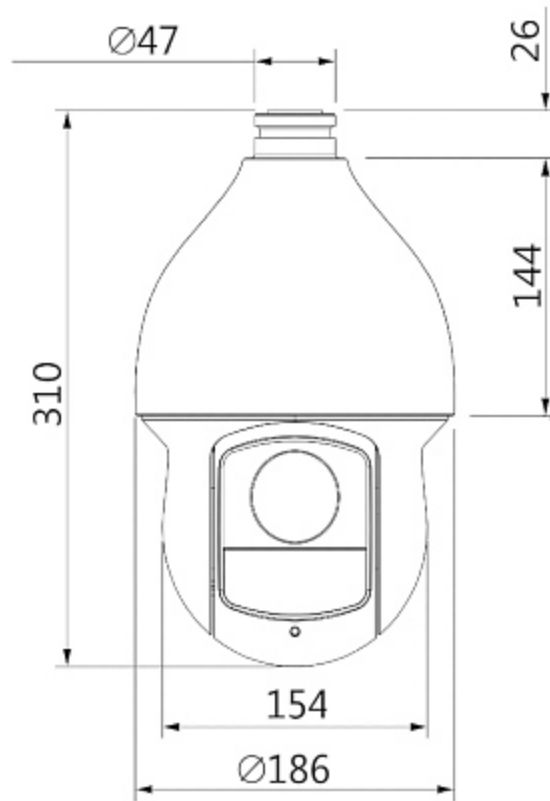

The "Starlight" series cameras provide a clear color image even at very poor lighting.

Camera is according to IP66 Index of Protection norm.

SPECIFICATION

Standard:	HD-CVI
Sensor:	1/2.8 " STARVIS™ CMOS
Matrix size:	2.1 Mpx
Resolution:	1920 x 1080 - 1080p 1280 x 720 - 720p
Range of IR illumination:	150 m
Lens:	4.8 ... 120 mm
View angle:	• 61 ° ... 2.8 ° (manufacturer data) • 57 ° ... 3.1 ° (our tests result)
Optical zoom:	x 25
Digital zoom:	x 16
Rotation speed depending on ZOOM level:	✓
Auto IR illuminator:	Adaptive adjusting of the IR illuminator power to the lens zoom and outdoor light conditions
Horizontal rotation range:	360 ° continuous
Vertical rotation range:	-15 ° ... 90 °
Rotation speed (manual control):	• 0.1 °/s ... 300 °/s (horizontal), • 0.1 °/s ... 200 °/s (vertical)

PRESENTATION

DELTA-OPTI Monika Matysiak; <https://www.delta.poznan.pl>
POL; 60-713 Poznań; Graniczna 10
e-mail: delta-opti@delta.poznan.pl; tel: +(48) 61 864 69 60

Bottom view:

Configuration switches:

Bracket dimensions:

Camera dimensions:

Camera connectors:

Connectors description:

In the kit:

OUR TESTS

HD-CVI:

Camera image at artificial illumination (about 30Lux):

Camera image at night conditions with external IR illuminator on: