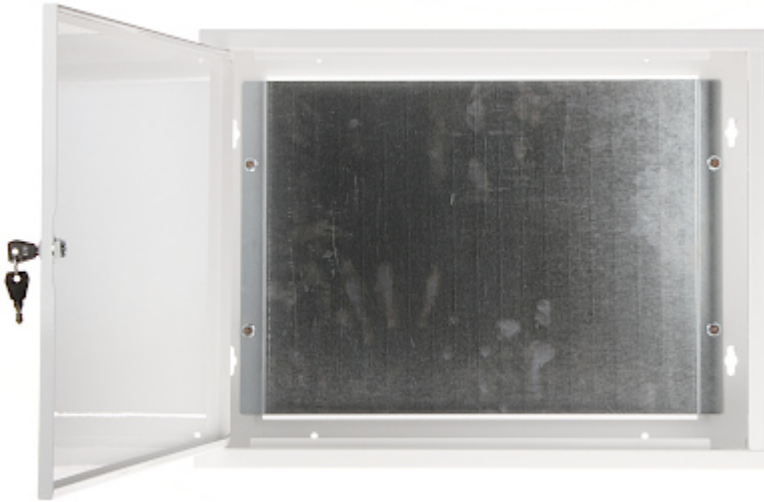

Code: TPR-5S/ST

ENCLOSURE **TPR-5S/ST** 520 x 400 x 140 mm

Net: **41.78 EUR** Gross: **41.78 EUR**

SPECIFICATION

In package:	2 keys
Material:	Steel - powder painted
Color:	White - RAL9003
Mounting plate:	Metal
Main features:	Cable entries are placed from the top and bottom : 2 x 7 pcs
Weight:	5.1 kg
Housing external dimensions:	520 x 400 x 140 mm
Internal dimensions:	340 x 460 x 108 mm
Guarantee:	2 years

PRESENTATION

Internal view of the housing:

Wall mounting side view:

In the kit:

PACKAGE

Dimensions (L x W x H): 0x0x0 mm	Gross Weight: 0 kg
----------------------------------	--------------------