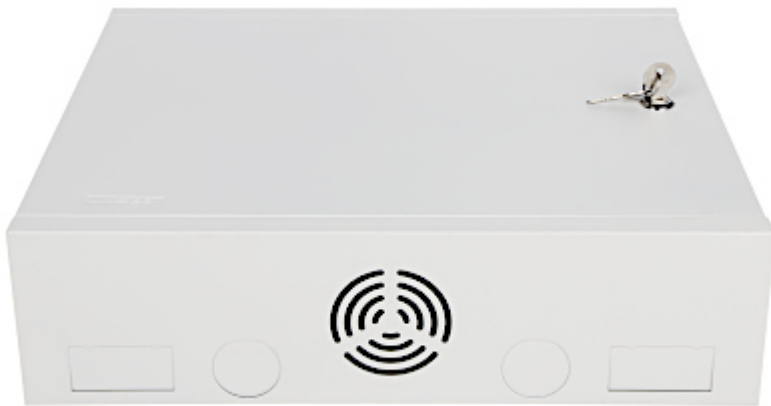

Code: AWO-DVR-2

## ENCLOSURE **AWO-DVR-2** 430 x 380 x 115 mm

Net: **62.85 EUR** Gross: **77.31 EUR**

Housing designed to safe DVRs storage.

### SPECIFICATION

Material:	Steel - powder painted
Color:	White
Tamper protection:	—
Key closed:	✓
Housing external dimensions:	430 x 380 x 115 mm
Suitable for DVRs:	with dimensions below : 400 x 250 x 80 mm
Main features:	DIN rail (TS-35) : 20 cm
Weight:	2.89 kg
Guarantee:	2 years

Rear view:

Bottom view:

In the kit: