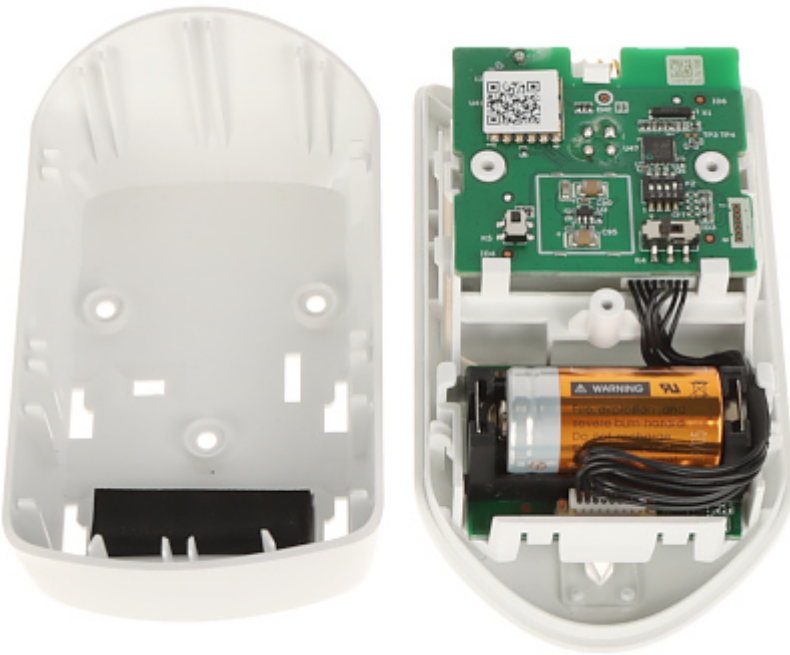

PIR DETECTOR:

Application:	Indoor
Pyroelectric sensor:	Double, Low Noise Ratio
Sensor type:	Passive Infra Red (PIR)
Frequency range:	868.0 ... 868.6 MHz
Radio communication range (at open area):	max. 1600 m
Recommended installation height:	2.2 m
Detection range / Detection angle:	12 m / 90 °
Sensitivity adjustment:	max. 3 levels
Pet immunity:	≤ 18 kg
Digital temperature compensation:	✓
Alarm output:	Wireless
Target speed range:	0.3 ... 3 m/s
Main features:	<ul style="list-style-type: none"> • Tamper protections • Low battery level alarm • Frequency hopping against jamming for reliable transmission • AES128 data encryption • Measurement of signal strength and quality • Test mode • Temperature measurement in the range: -15°C ... +65°C • Remote update of software • LED indicator • ON/OFF button
Environment class:	II
Protection class (Grade):	Grade 2
Compliance with standards:	EN50131-1:2006+A2:2017+A3:2020, EN 50131-2-2:2017, EN 50131-6:2017, EN 50131-5-3:2017
Housing:	Plastic (PC + ABS)

Color:	White
Battery:	1 x CR123A 3 V (included)
Backup time:	~ 4 years
Current consumption:	max. 120 mA
Operation temp:	-10 °C ... 55 °C
Weight:	0.106 kg
Dimensions:	60 x 104 x 51 mm

REMOTE CONTROL:

Frequency band:	868 MHz
Radio communication range (at open area):	max. 900 m (in open area)
Main features:	<ul style="list-style-type: none"> • LED indication • Large, readable buttons : arm, disarm, arming only perimeter protection zones, SOS • Configuration is done using the mobile application
Battery:	CR2032 3V (included)
Backup time:	~ 5 years
Operation temp:	-10 °C ... 55 °C
Weight:	0.024 kg
Dimensions:	60 x 40 x 15 mm

Connectors:

Wireless detector:

Reed switch:

Remote control:

In the kit:

PACKAGE

Dimensions (L x W x H): 0x0x0 mm	Gross Weight: 0 kg
----------------------------------	--------------------