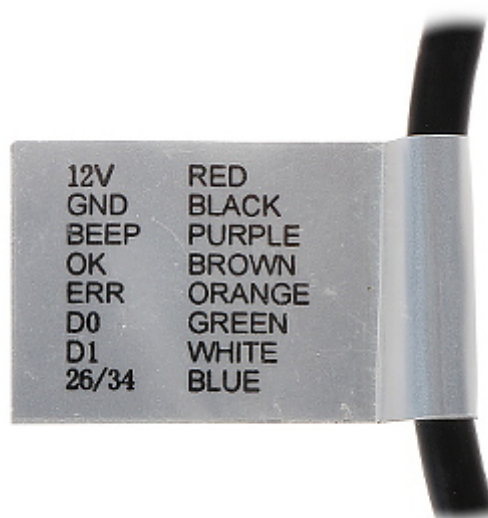

Code: DS-K1802MK

### SPECIFICATION

Cards support:	MIFARE 13.56 MHz
Reading distance of prox-keys:	max. 5 cm
Autonomous operation:	—
Keyboard built-in:	✓
Doorbell button:	—
Communication:	Wiegand 34/26
Tamper output:	—
Power supply:	12 V DC
Maximal current consumption:	130 mA
Main features:	<ul style="list-style-type: none"><li>• Sound signaling</li><li>• LED indication</li></ul>
Operation temp:	-20 °C ... 65 °C
Permissible relative humidity:	10 ... 90 % (non-condensing)
"Index of Protection":	IP65
Housing:	Plastic
Color:	Black
Weight:	0.13 kg
Dimensions:	116 x 43 x 17 mm

## PRESENTATION

Front panel view:

Mounting side view:

Connectors:

Connectors description:

In the kit: